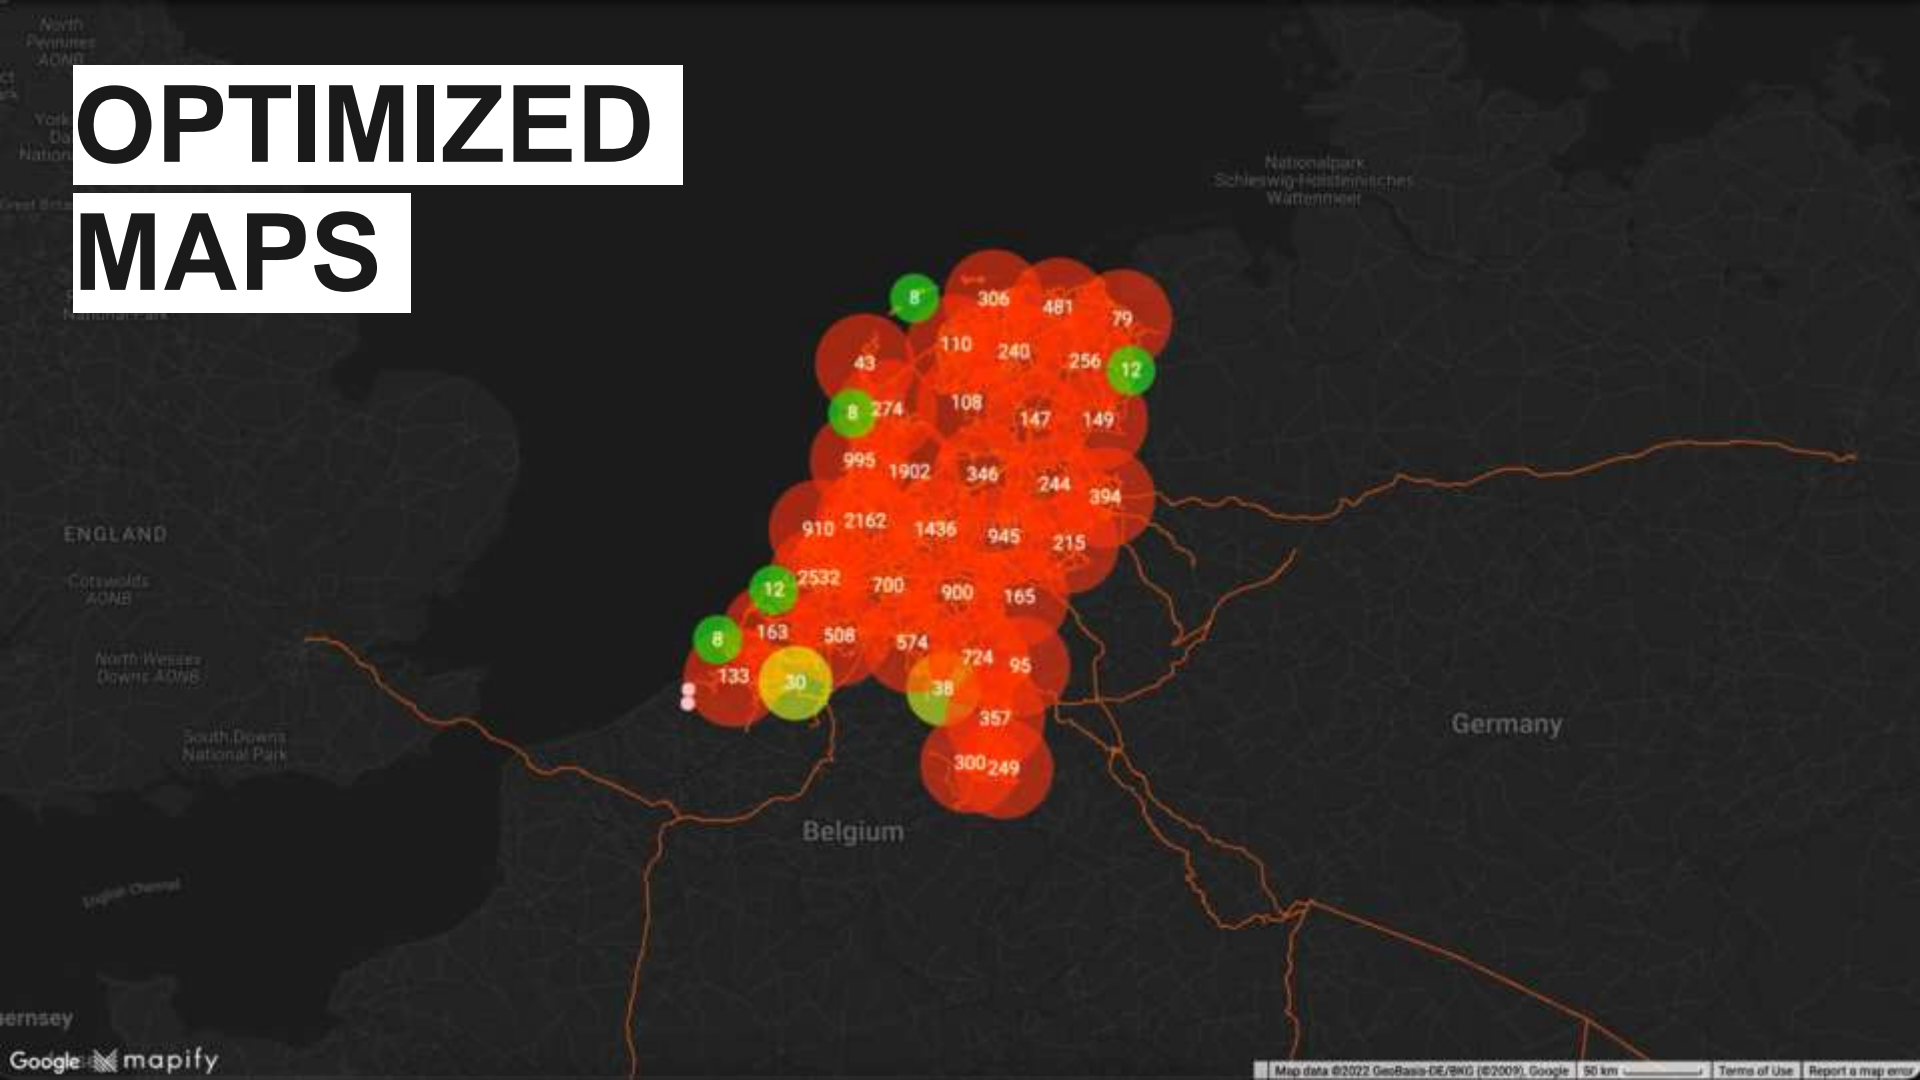

A Premium Geospatial Industry Conference

CLICK TO KNOW MORE

SANDRO BATISTA

sandro@mapify.ai
@sandrobatista

Improve **citizen** life
with **real-time**
location **intelligence**

CITIES

FEEL

HARDWARE

NETWORK

SOFTWARE INTEGRATION

HUGE VOLUMES OF DATA

OPTIMIZED MAPS

OPTIMIZED MAPS

OPTIMIZED MAPS

**RULES
WILL
CHANGE**

mapify®