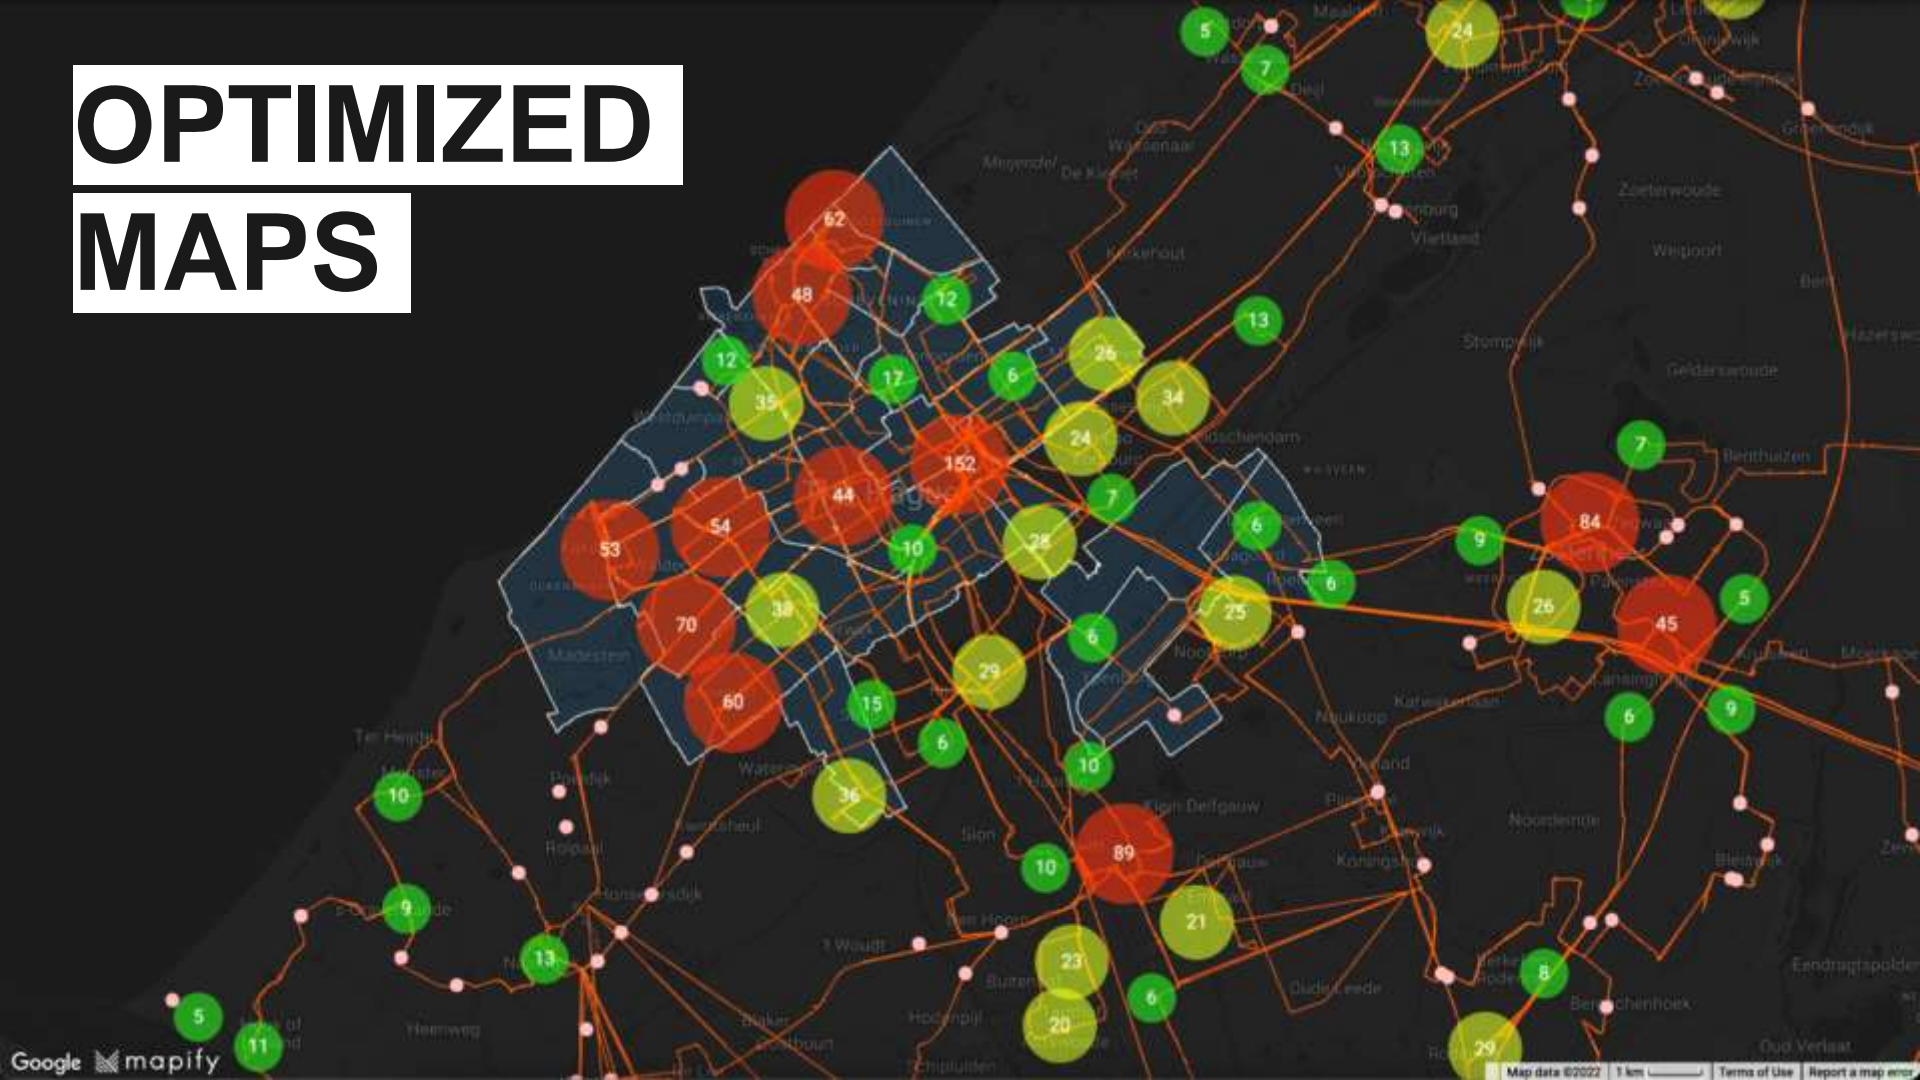

NETWORK

SOFTWARE INTEGRATION

HUGE VOLUMES OF DATA

OPTIMIZED MAPS

OPTIMIZED MAPS

OPTIMIZED MAPS

**RULES
WILL
CHANGE**

mapify®

**No-code
Platform to
bring your GIS
& IoT data to
life.**

Helsinki

Realtime

Context

Tariff

**SMART
ROOMS**

QUALITY OF LIFE

Thank you!