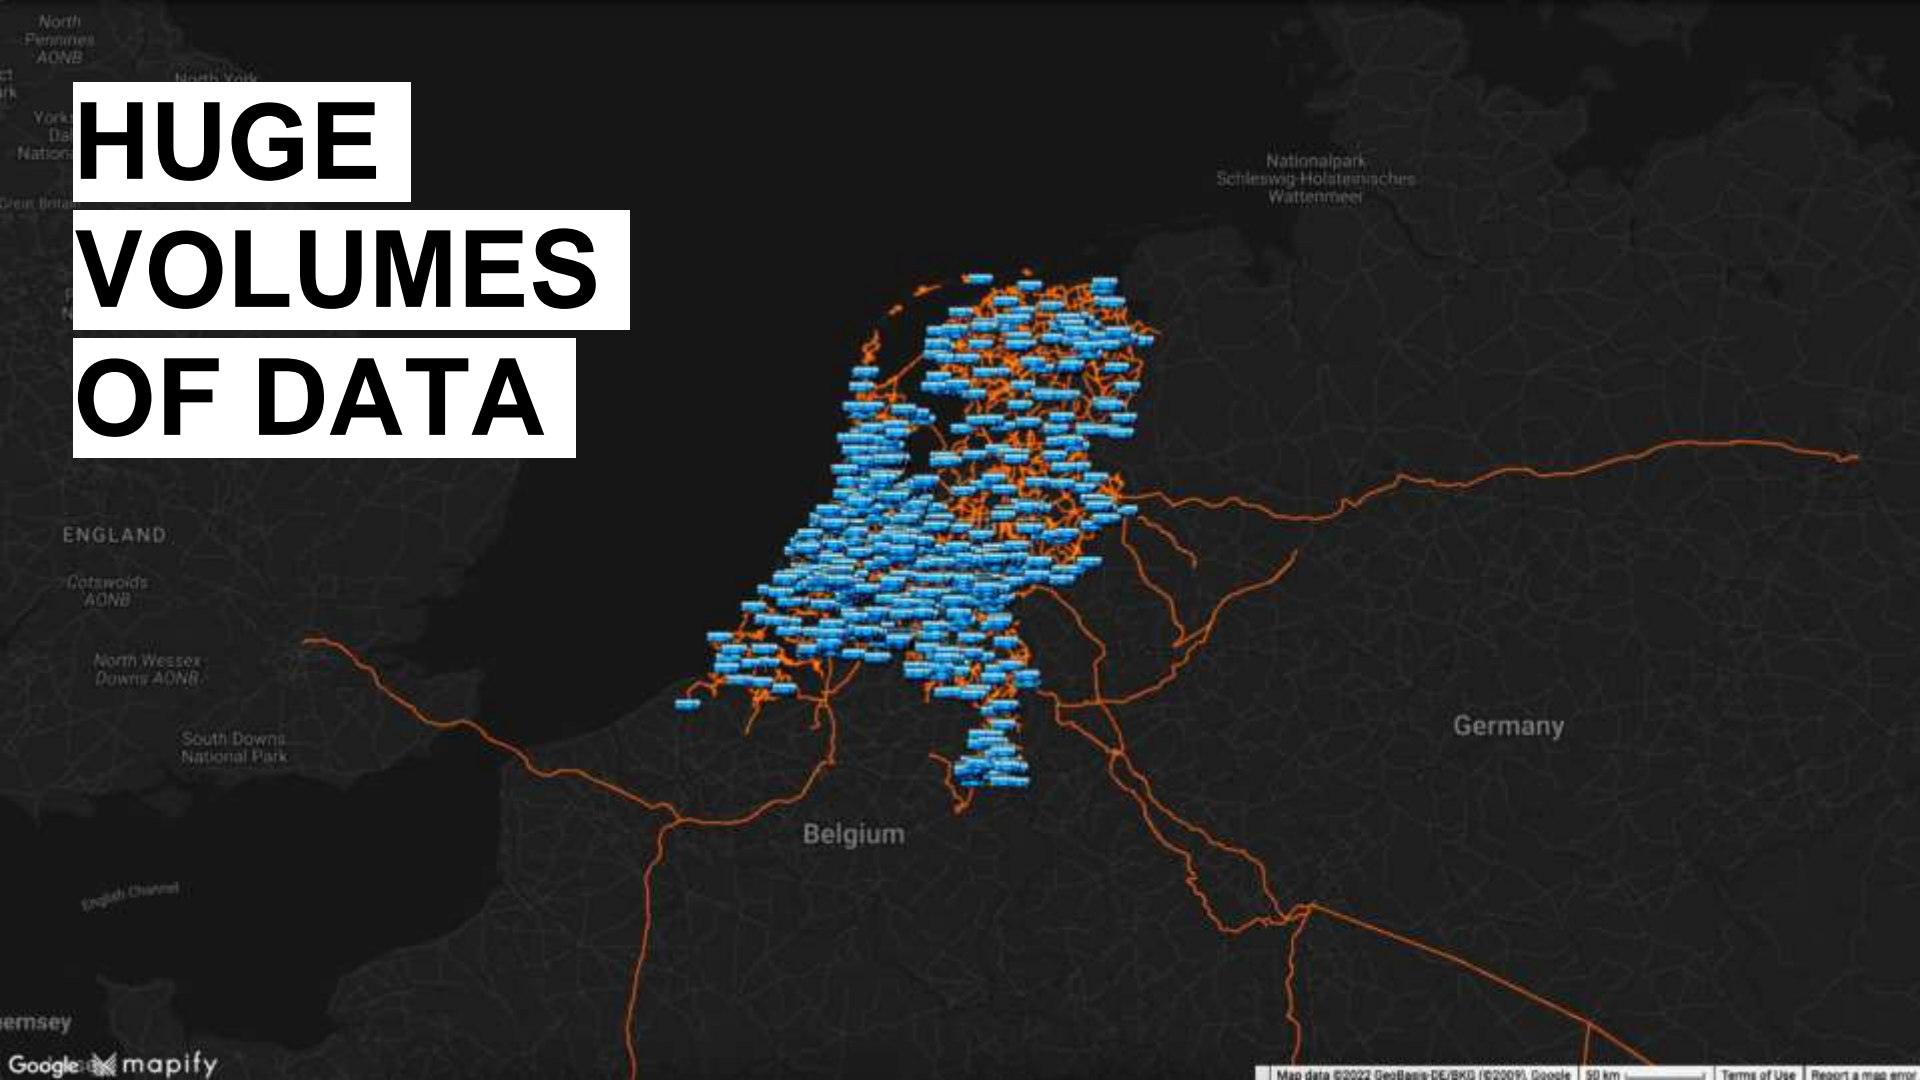

A Premium Geospatial Industry Conference

CLICK TO KNOW MORE

SANDRO BATISTA

sandro@mapify.ai
@sandrobatista

Improve **citizen** life
with **real-time**
location **intelligence**

CITIES

FEEL

HARDWARE

NETWORK

SOFTWARE INTEGRATION

HUGE VOLUMES OF DATA

OPTIMIZED MAPS

OPTIMIZED MAPS

OPTIMIZED MAPS

**RULES
WILL
CHANGE**

mapify®