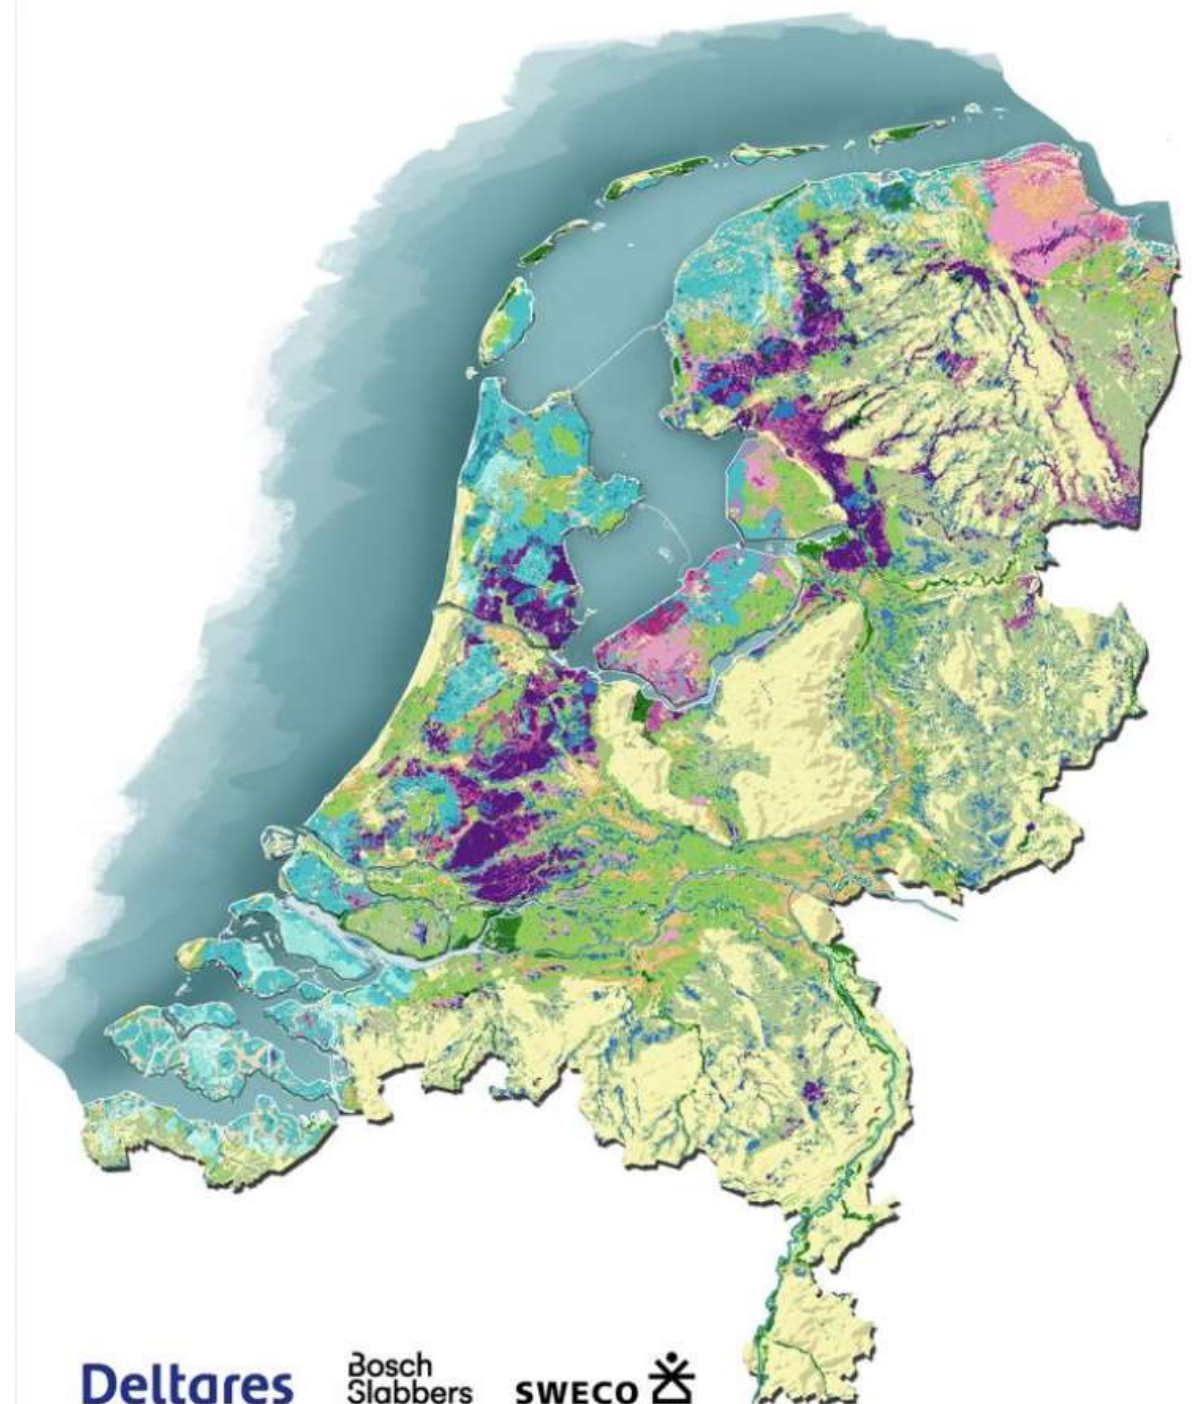

# Evolving National Geospatial Strategy for The Netherlands

Hanneke van der Klis  
Director Digital Transformation

# Geospatial strategy: water and subsurface

- The power of applied knowledge
- Societal challenges require
  - Multiple disciplines
  - Integral approach
  - Co-creation
- Instruments to support this needed
  - Data from multiple sources
  - Models that combine disciplines
  - Platforms to co-create
- We support the national geospatial strategy

Global Water Watch – democratizing Earth's data on water resources

Digital Twin for flood defense and subsoil

**Deltares**