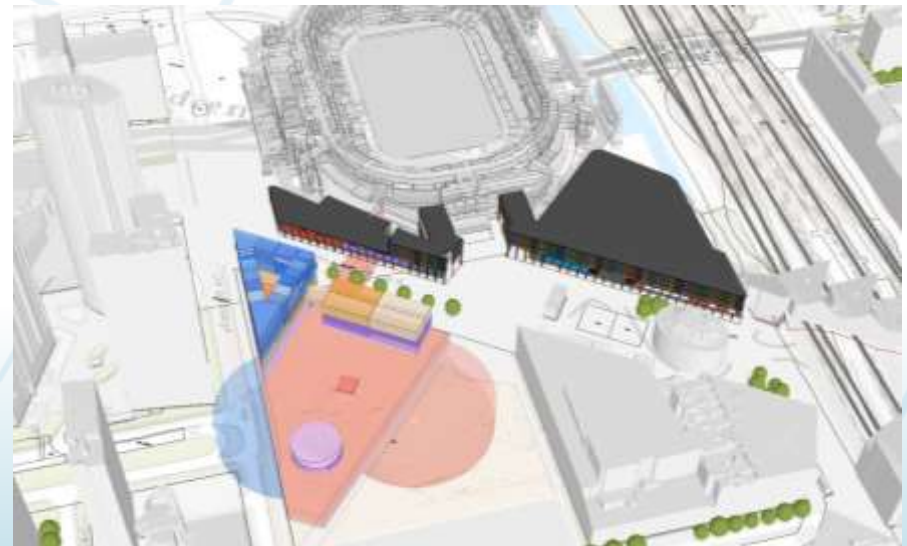

# Digital twin - Johan Crujff Arena