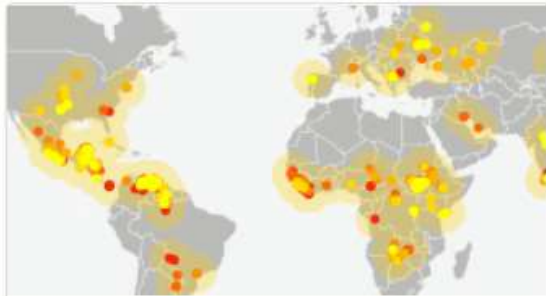

[Explore data](#)

Latest stories

Explore

Search and filter datasets

1-12 / 265 datasets

Most viewed

Fires

Source: NASA
Last update: Wed Apr 03 2019

Near real_time [more...](#)

Add to map

Details

Gini Index

Source: World Bank Group
Annual, Economic, Geospatial, Historic [more...](#)

Add to map

Details

- Explore Datasets
- Planet Pulse
- App Gallery

Map navigation controls: +, -, Home, Layers, Search

Feedback

Explore

Search and filter datasets

1-12 / 253 datasets

Most viewed

Subnational Political Boundaries

Source: GADM

Administrative boundaries, Country, Ge

Add to map

Details

Environmental Democracy Index

Source: TAI/WRI

Geospatial, Governance, Justice, Socie

Add to map

Details