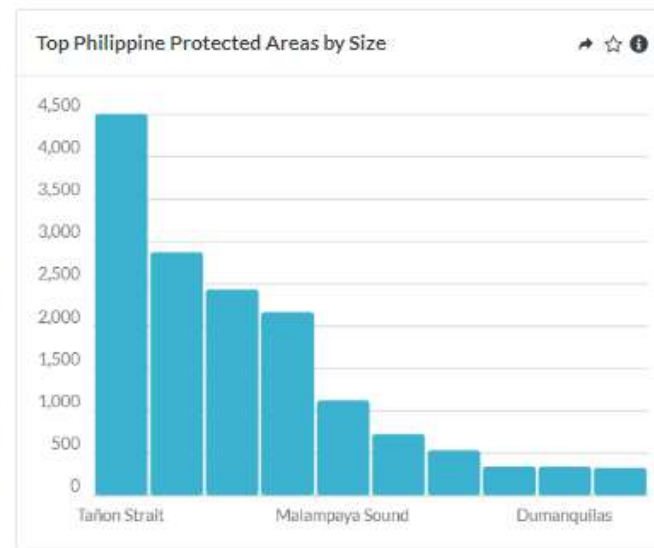

[< Dashboards](#)

Philippine Sustainable Development Dashboard

[↗ Share](#)

Facing dire environmental, social, and political challenges, this dashboard serves as a monitoring system for key sustainable development metrics.