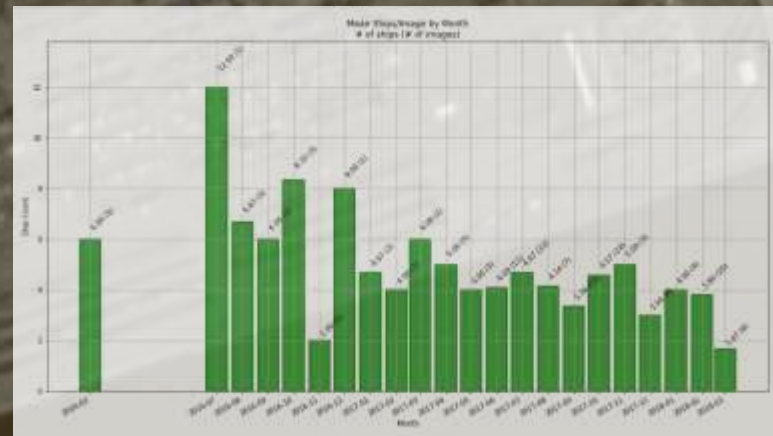

**Geospatial analytics will eat the world
and you won't even notice**

Will Cadell, Sparkgeo

Change

MICROFUNCTION

D-WAVE

The Promise

Container Traffic, Port of LA, USA

Welcome to the future,
it's geospatial,
but it probably isn't (just) a map.