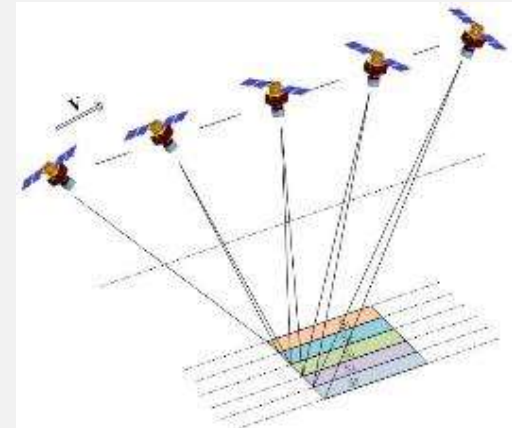

Space View

– Geographic Data Provider

-- Lily XU

For a better view

db
image
experience
world

SuperView

0.5m VHR Optic Satellite

Agility: 10°/14s, 30°/20s

SuperView 01/02
was launched on
Dec. 28, 2016

SuperView 03/04
was launched on
Jan. 09, 2018

16 + 4 + 4 + X

Accuracy : 9.5m (CE90)

Multi strip

Triplet stereo

0.5m SuperView

一 信息增值产品与信息增值服务

应急、城管、公安、电力、天然气、环保、水利、林业、海洋

应用层
引擎接口层
数据层