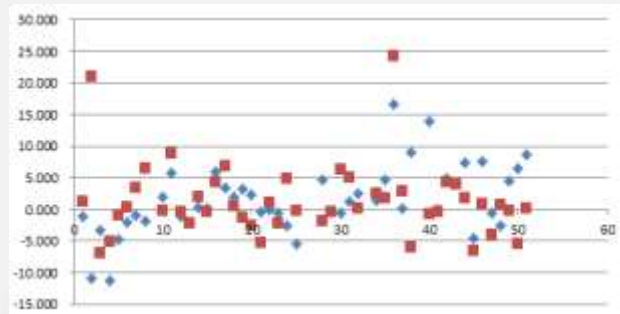

Space View

– Geographic Data Provider

-- Lily XU

For a better view

db
image
experience
world

SuperView

0.5m VHR Optic Satellite

Agility: 10°/14s, 30°/20s

SuperView 01/02
was launched on
Dec. 28, 2016

SuperView 03/04
was launched on
Jan. 09, 2018

16 + 4 + 4 + X

Accuracy : 9.5m (CE90)

Multi strip

Triplet stereo

0.5m SuperView

一 信息增值产品与信息增值服务