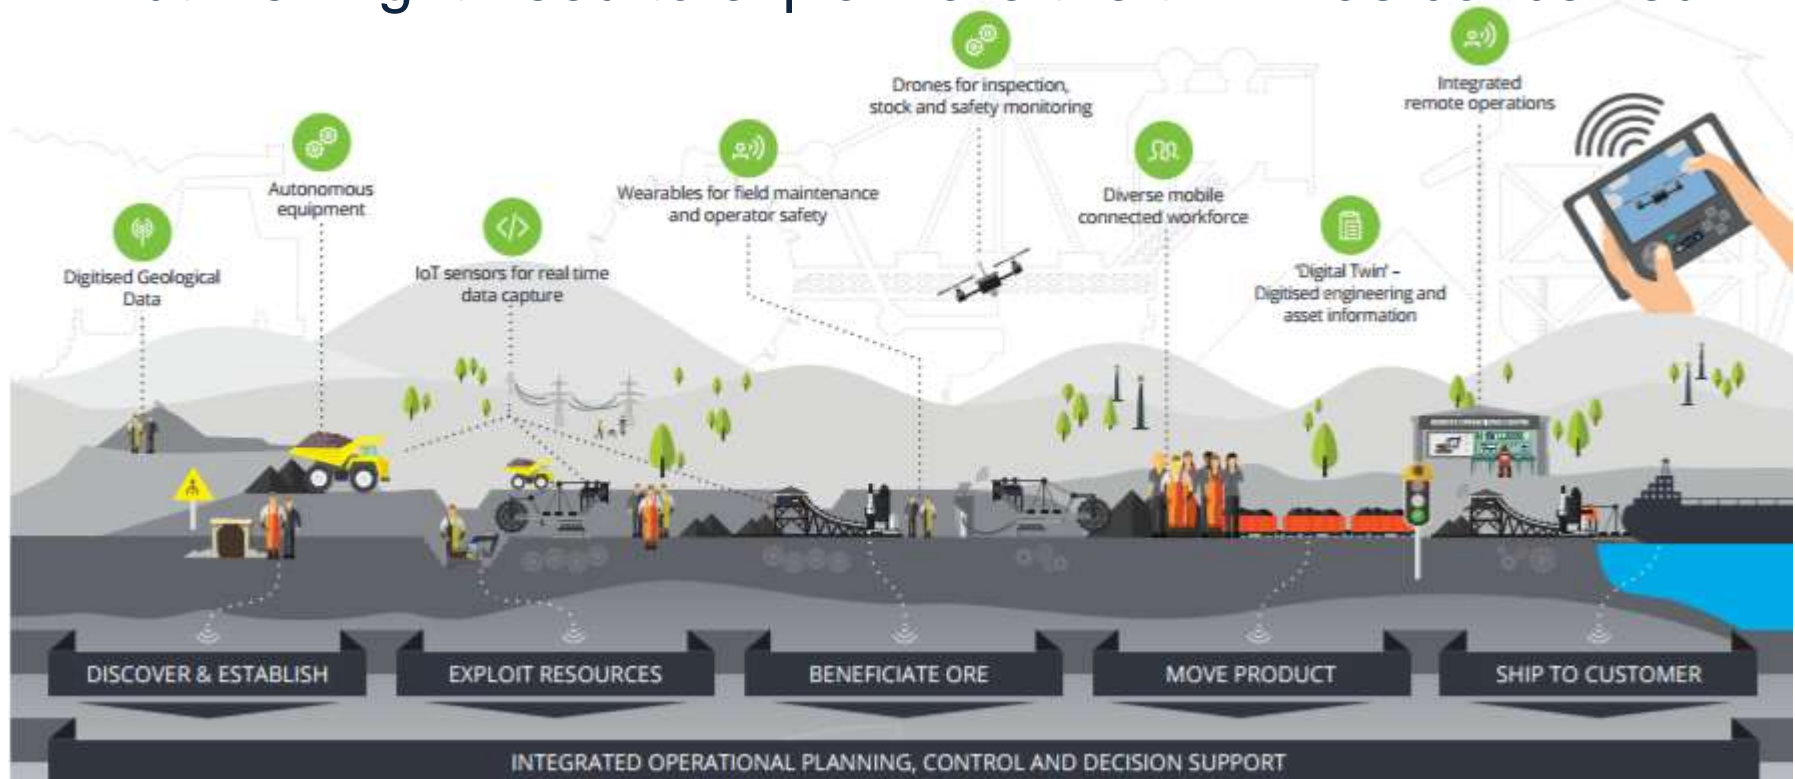

Digital Engineering

Mark Freeburn, CEO

- 3D provides a digital framework of the real world
- “...geospatial data are the building blocks of a Smart City”
 - Vincent Hong, CEO Singapore Land Authority 2015

- “A “digital twin” is a digital model of the physical environment constructed using geological, engineering and asset information...” - Deloitte 2017
- But we might need to explain where the twin was conceived

- Open and Agile Smart Cities Initiative <http://oascities.org/>
- The City Protocol Society <http://cityprotocol.org/>
- *Sometimes we need selective detail to tell the story*

A blue-outlined speech bubble graphic containing the text 'URBAN PINBOARD'. The bubble has a rectangular top and a pointed bottom-left corner.

**URBAN
PINBOARD**

A more selfish view?

Can I set it out?

Making virtual real?

Not all models are created equal