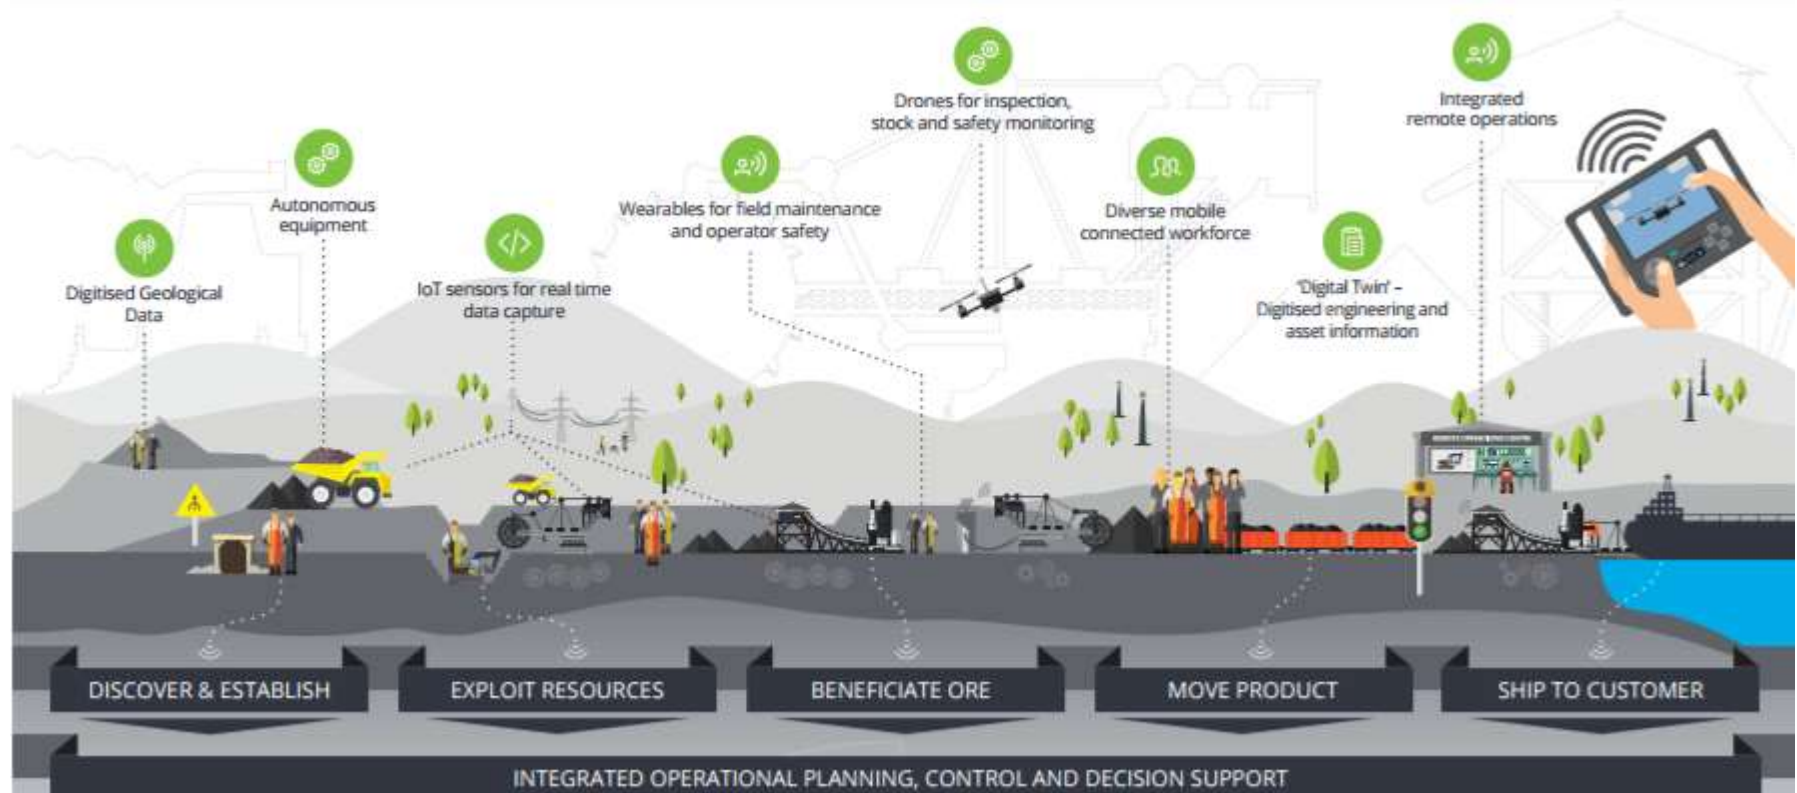

Digital Engineering

Mark Freeburn, CEO

- 3D provides a digital framework of the real world
- “...geospatial data are the building blocks of a Smart City”
 - Vincent Hong, CEO Singapore Land Authority 2015

- “A “digital twin” is a digital model of the physical environment constructed using geological, engineering and asset information...” - Deloitte 2017
- But we might need to explain where the twin was conceived

- Open and Agile Smart Cities Initiative <http://oascities.org/>
- The City Protocol Society <http://cityprotocol.org/>
- *Sometimes we need selective detail to tell the story*

A blue-outlined speech bubble graphic containing the text 'URBAN PINBOARD'. The bubble has a rectangular top and a pointed bottom-left corner.

**URBAN
PINBOARD**

A more selfish view?

Can I set it out?

Making virtual real?

Not all models are created equal