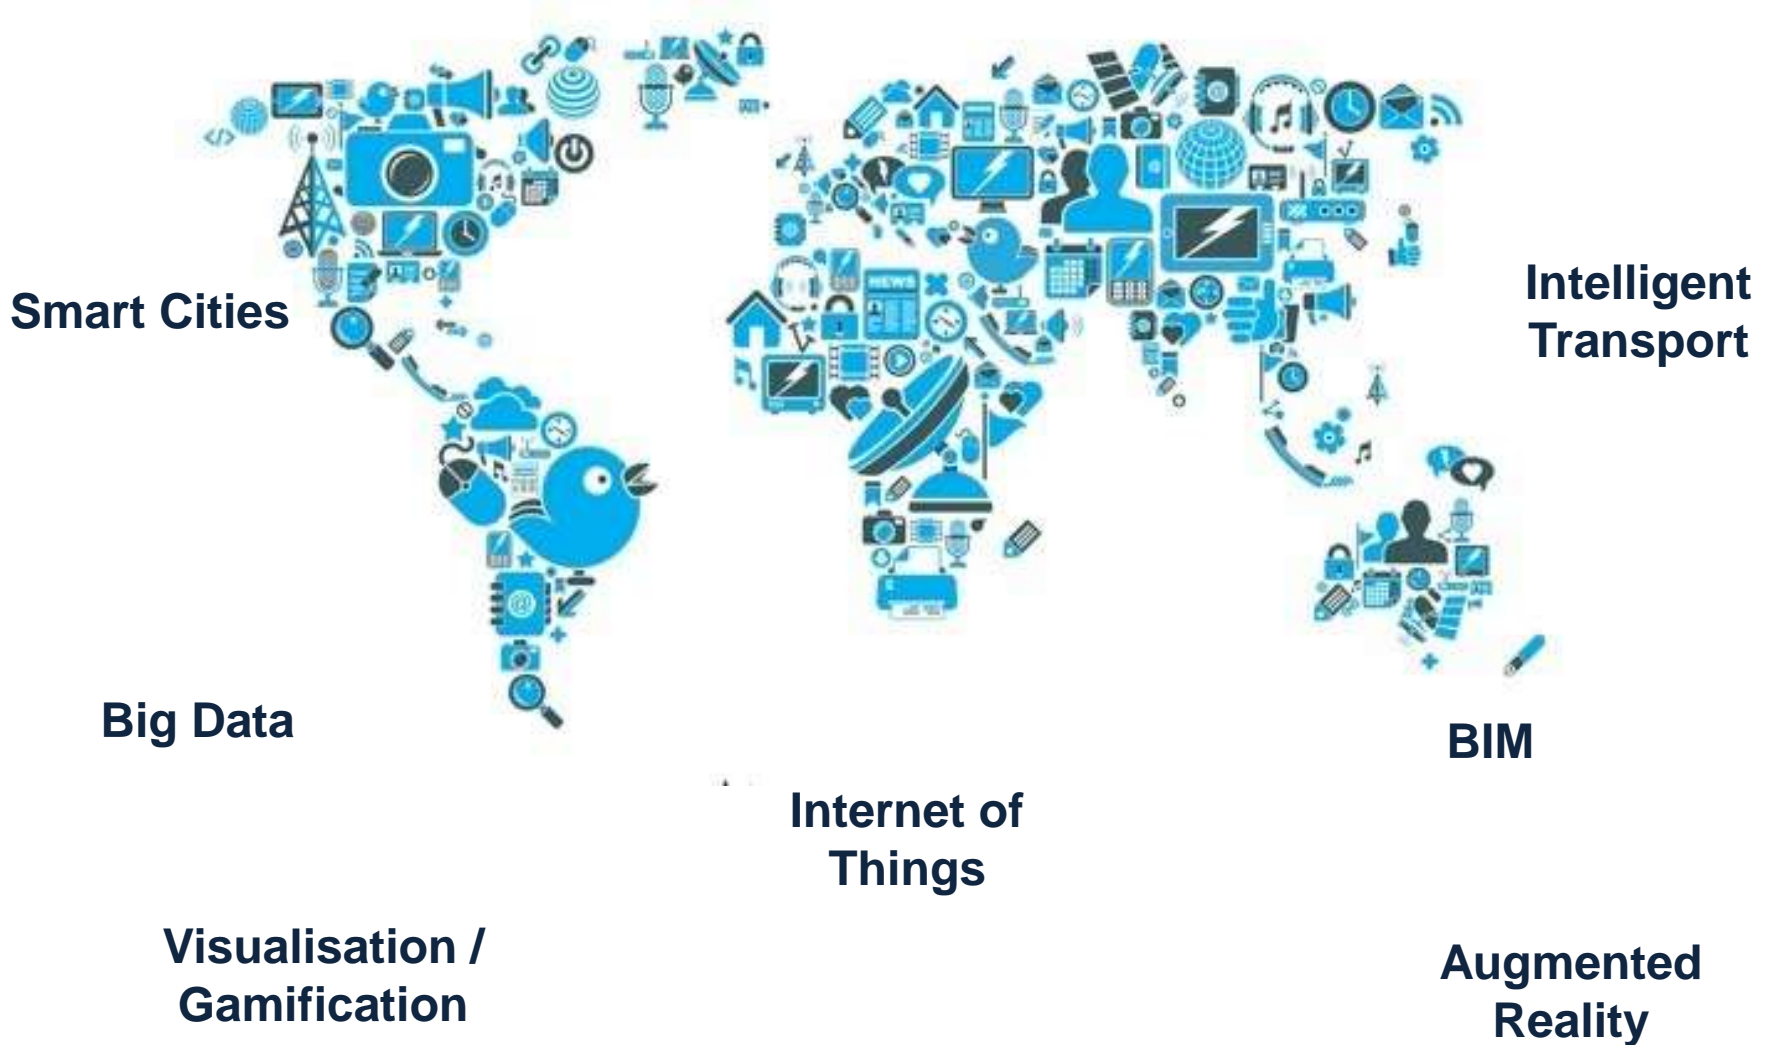

Digital Engineering

Mark Freeburn, CEO

- 3D provides a digital framework of the real world
- “...geospatial data are the building blocks of a Smart City”
 - Vincent Hong, CEO Singapore Land Authority 2015

- “A “digital twin” is a digital model of the physical environment constructed using geological, engineering and asset information...” - Deloitte 2017
- But we might need to explain where the twin was conceived

- Open and Agile Smart Cities Initiative <http://oascities.org/>
- The City Protocol Society <http://cityprotocol.org/>
- *Sometimes we need selective detail to tell the story*

A blue-outlined speech bubble graphic containing the text 'URBAN PINBOARD'. The bubble has a rectangular top and a pointed bottom-left corner.

**URBAN
PINBOARD**

A more selfish view?

Can I set it out?

Making virtual real?

Not all models are created equal