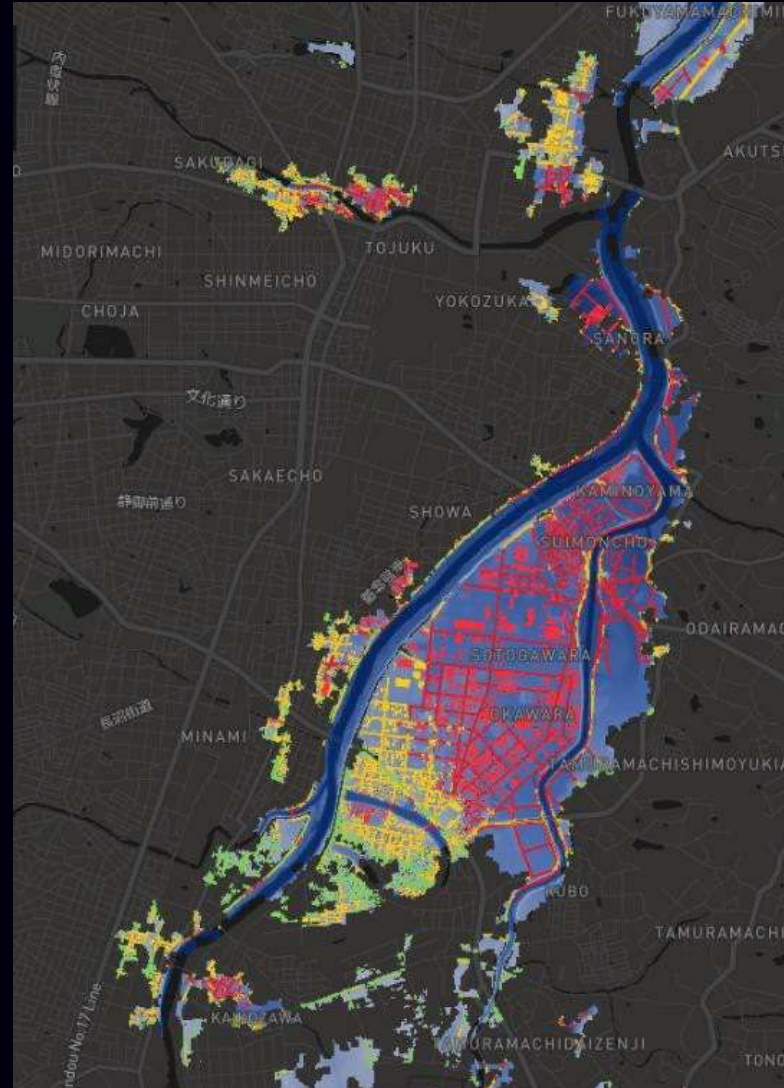

Diverse team of over 190 members from 25 countries

Raised over \$160M finance by Series B

J-Startup
Impact

SAR data

StriX

Land Displacement Monitoring

Flood Damage Assessment

Forest Inventory Management

© Mapbox, © OpenStreetMap and Improve this map, ©Copernicus Sentinel data [2019 - 2020], ©Synspective Inc.

©Mapbox, ©OpenStreetMap and Improve this map, ©Copernicus Sentinel data [2014-2021], ©Synspective Inc.