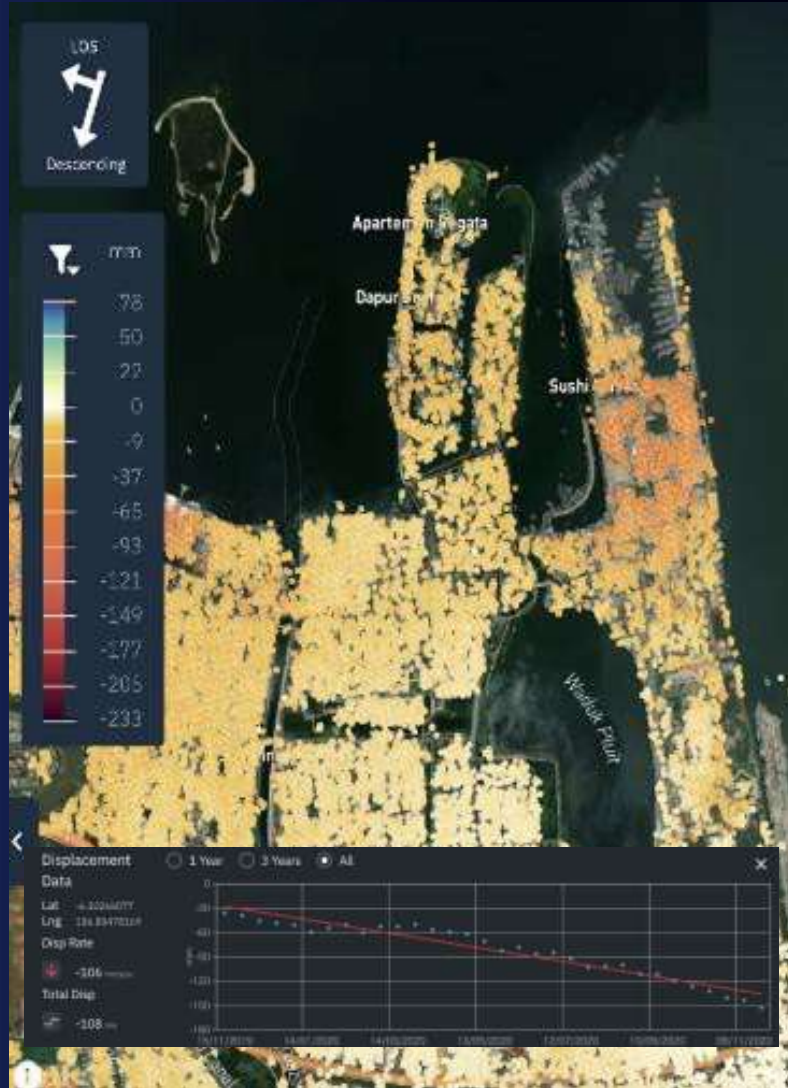

Diverse team of over 190 members from 25 countries

Raised over \$160M finance by Series B

J-Startup
Impact

SAR data

StriX

Land Displacement Monitoring

Flood Damage Assessment

Forest Inventory Management

© Mapbox, © OpenStreetMap and Improve this map, ©Copernicus Sentinel data [2019 - 2020], ©Synspective Inc.

©Mapbox, ©OpenStreetMap and Improve this map, ©Copernicus Sentinel data [2014-2021], ©Synspective Inc.