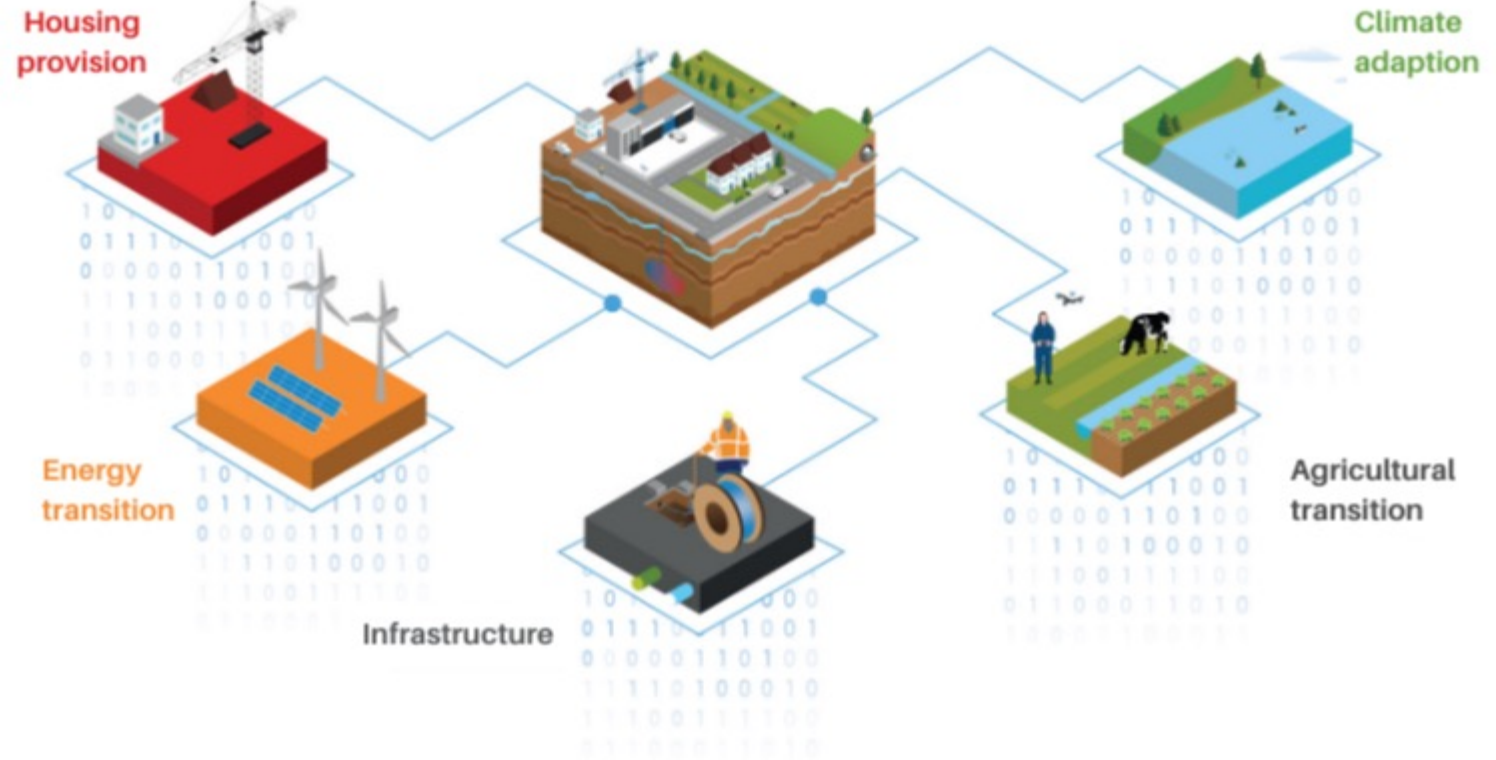

General Program Manager for:

- *2004-2009 Key Registers Cadastre (BRK) and Topography (BRT)*
- *2008-2017 Key Register Large Scale Topography (BGT)*
- *2017-now Further Development in Combination*
→
View on the Netherlands – Data Foundation

A geo-view on the Netherlands

Grip on the major societal challenges

Data foundation: a federal geo-data system

Strengthen the data foundation

Current situation: Spatial Key Registers

From islands towards a continuous data landscape

Past

Present

Future

System of systems

Coherent data

Key data and sector data

Geo-data flows optimally

Joint approach