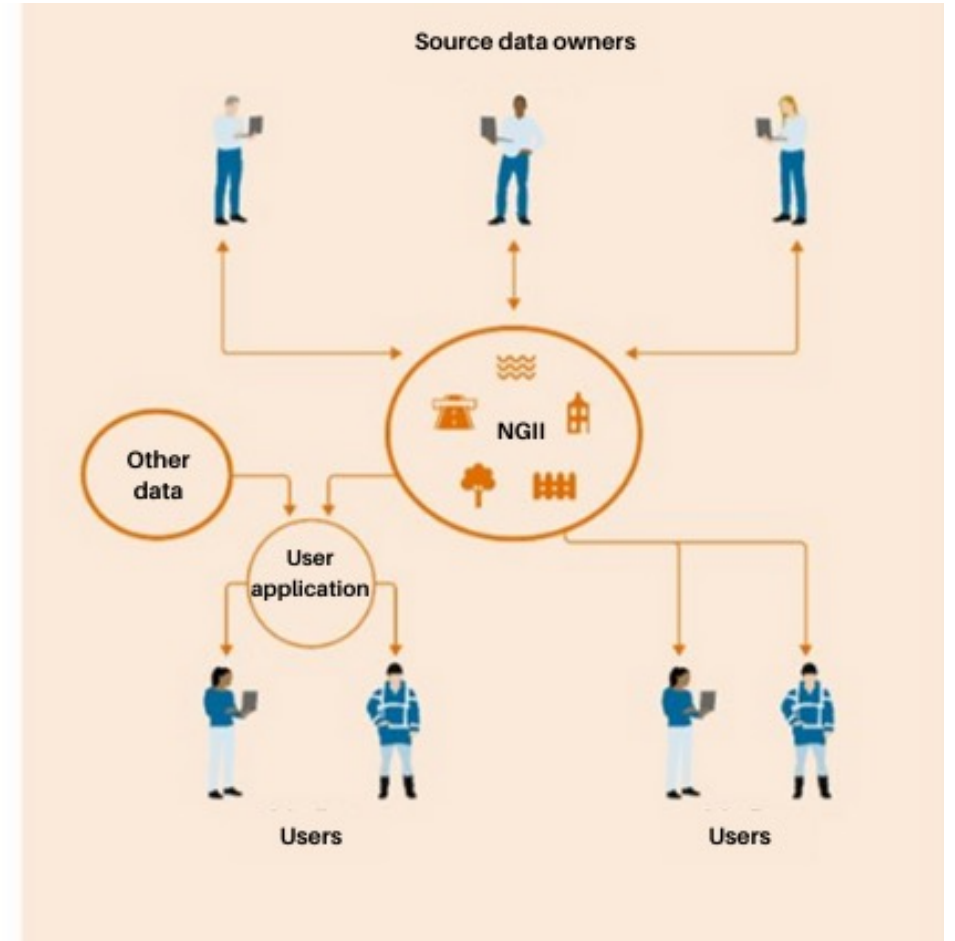

A geo-view on the Netherlands

Grip on the major societal challenges

Data foundation: a federal geo-data system

Strengthen the data foundation

Current situation: Spatial Key Registers

From islands towards a continuous data landscape

Past

Present

Future

System of systems

Coherent data

Key data and sector data

Geo-data flows optimally

Joint approach

Joint route

A geo-view on the Netherlands

Grip on the major societal challenges

Data foundation

Related data

Sharing data

Conditions for success

A geo-view on the Netherlands

Grip on the major societal challenges

Data foundation

Related data

Sharing data

Conditions for success

Development in Stages

Development Cycle

	Explanation
Outer ring:	not standardized, not shared
Ring 2:	standardized, not shared
Ring 1:	standardized and shared
Core:	standardized, shared and secured