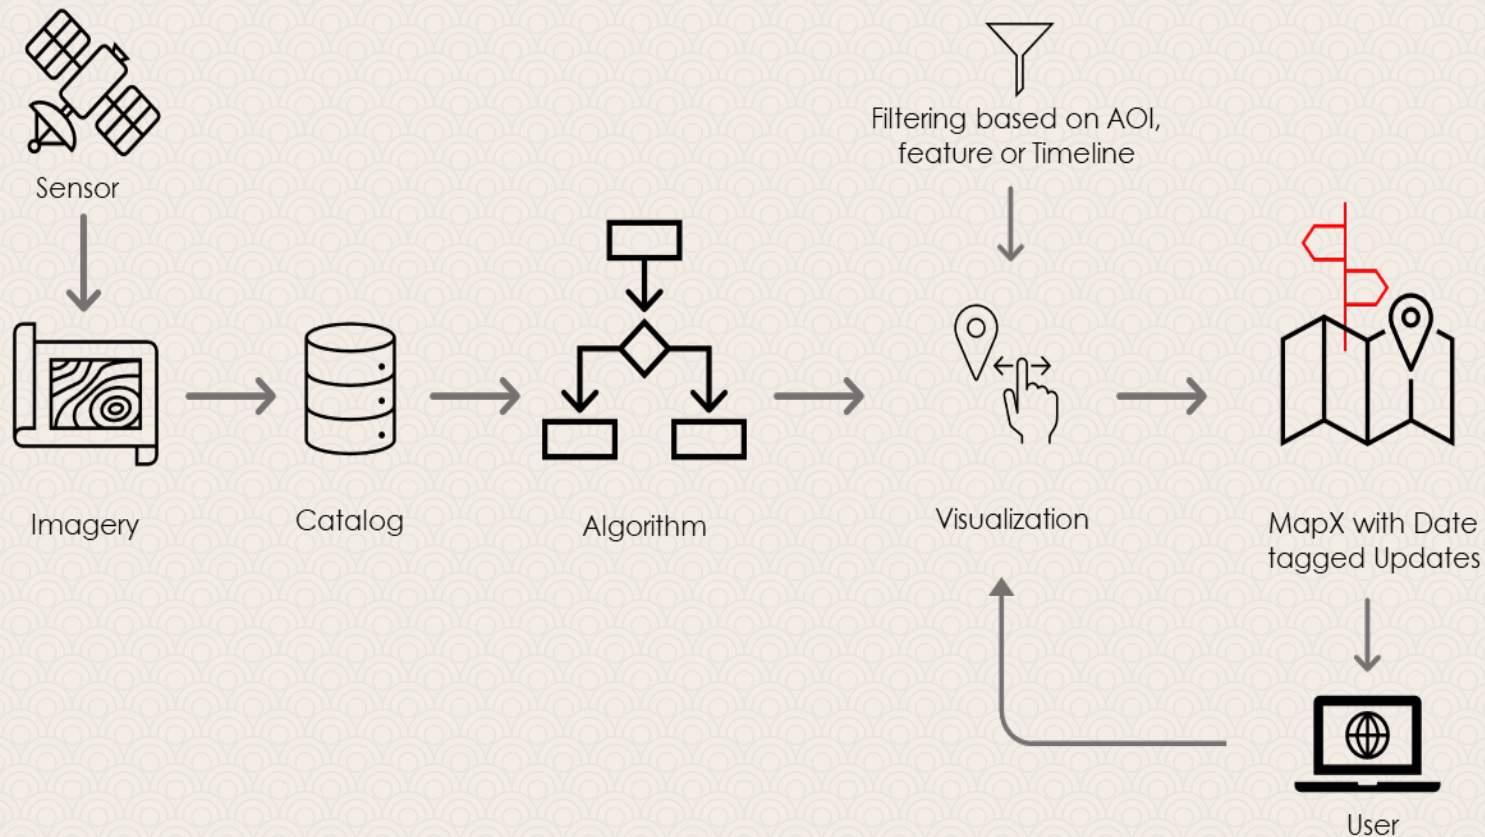

# Autonomous Tip-n-cue.

Tip

Cue

Multi sensor tasking : SPADE

User

MIRKA : On platform ISR

# Pro-Active Border Monitoring.

DAILY> WEEKLY> MONTHLY