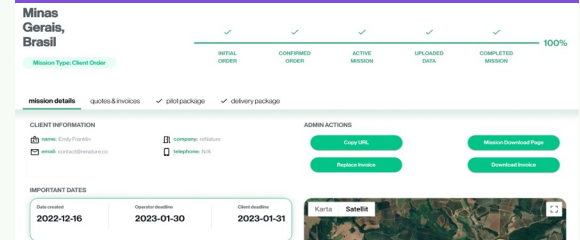

How it works

Solving data collection complexity with full transparency through our automated platform and marketplace. Easy. Just as it should be.

Order data 01

Select geographic zone, data product(s), and other industry-specific parameters.

Operator match 02

Matched instantly against local operators collecting the data.

Data delivery 03

Completed data sets accessed immediately, or through our API.

Client case

Arboair, Sweden

(for County Administrative Board)

Mapping bark beetle infested trees with AI

"Together with Globhe, we were able to deliver valuable information about where the spruce bark beetle infestations were in the forest to enable the right decision at the right time!"