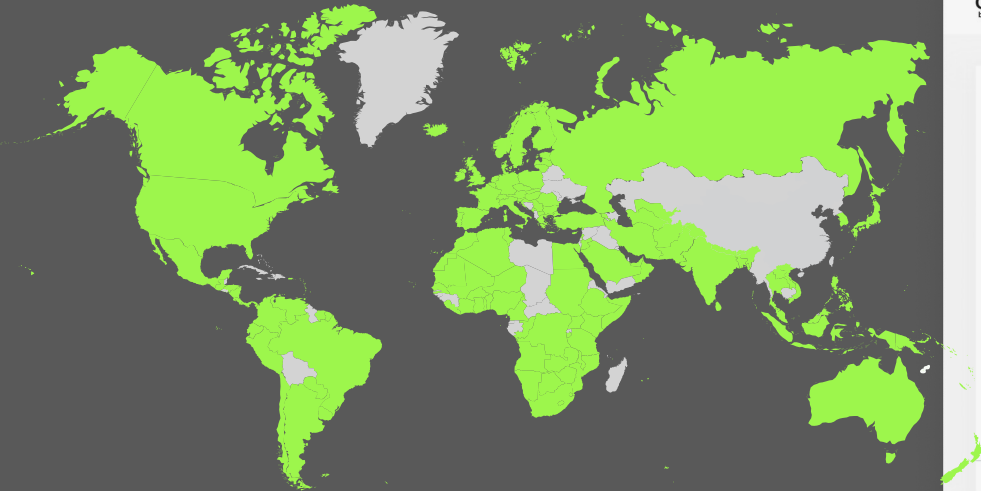

Understand our planet

We're focused on one thing. To provide the best possible understanding of our planet. Leading the way, enabling organizations to make the right decisions, at the right time.

The world's first and largest drone data marketplace

8000+ operators in 134 countries

By using local drone operators we supply high-quality data, on demand. All through one single platform.

Delivered in "real-time", in a cost efficient and environmentally friendly way.

Operator match 02

Matched instantly against local operators collecting the data.

Data delivery 03

Completed data sets accessed immediately, or through our API.

Client case

Arboair, Sweden

(for County Administrative Board)