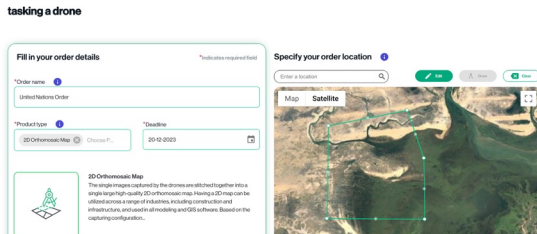

The screenshot shows a user dashboard for CROWDDRÖNING by GLOBHE. The user is Sahir. The dashboard includes a navigation menu on the left with options like My Account, My Orders, Plans, Data Library, Help Center, and Settings. The main content area features a welcome message and three summary cards: Total number of orders (83), Subscription Plan (Globe Advanced, 21% used), and Total number of orders (3.61 GB). There are also buttons for 'Task a drone' and 'Range of products'. A notification at the bottom indicates 'Your profile is incomplete' with a 75% progress bar.

Category	Value	Additional Info
Total number of orders	83	11 June, 2022
Subscription Plan	Globe Advanced	Used from your quotas: 21%
Total number of orders	3.61 GB	11 June, 2022

Accurate, effortless and ready-to-analyze

How it works

Solving data collection complexity with full transparency through our automated platform and marketplace. Easy. Just as it should be.

Order data 01

Select geographic zone, data product(s), and other industry-specific parameters.