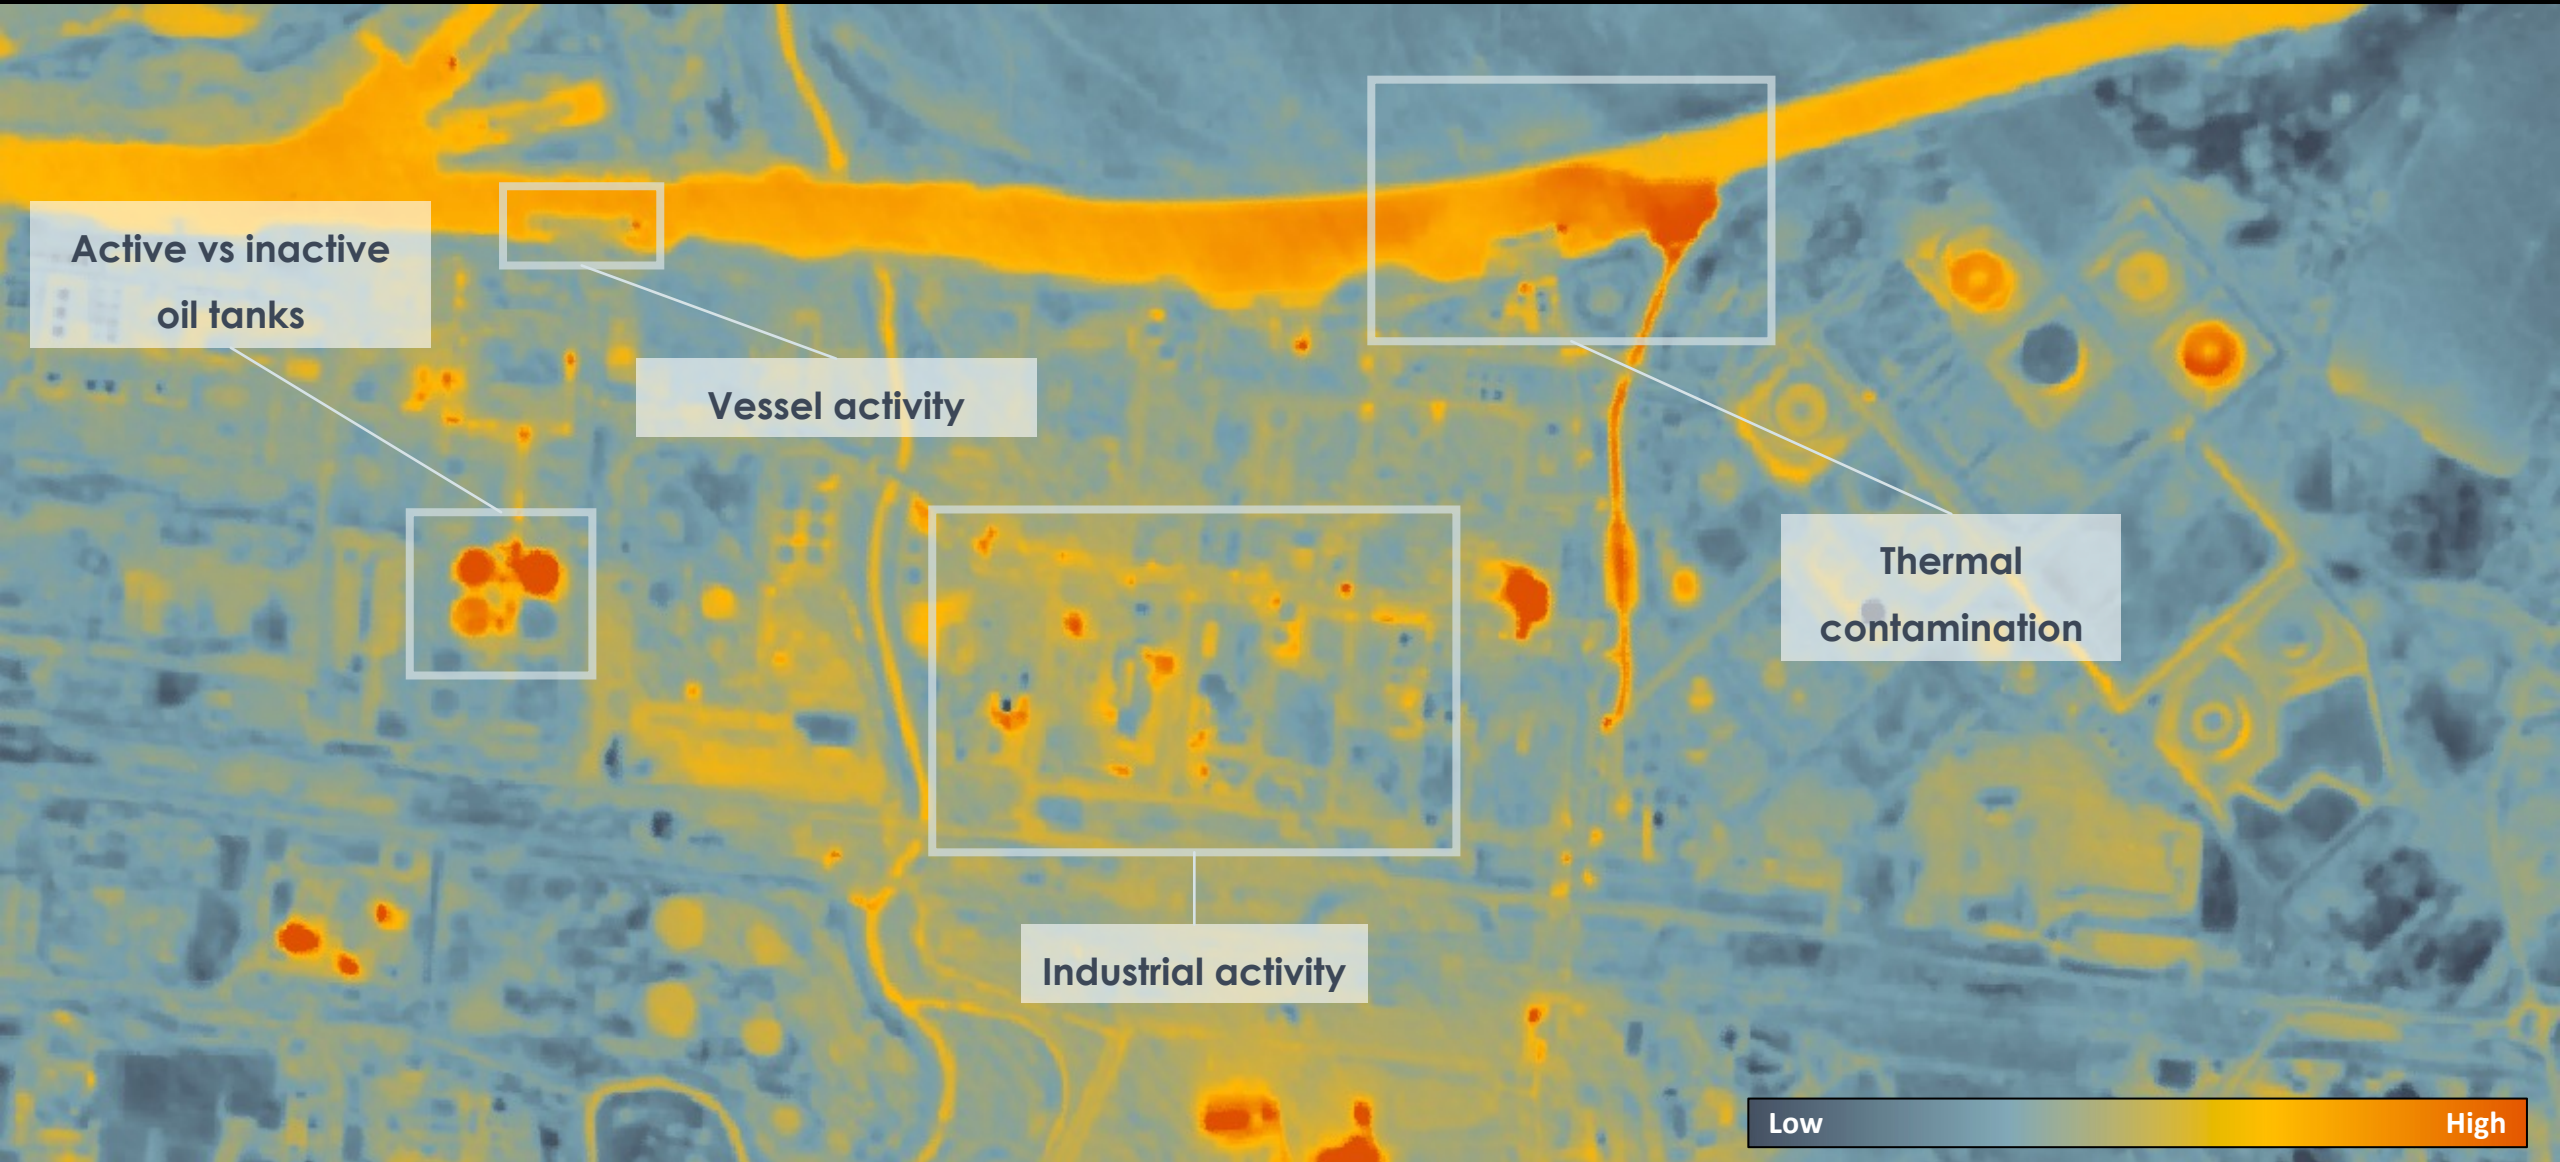

ZOOMING IN: ORDERS OF MAGNITUDE HIGHER RESOLUTION