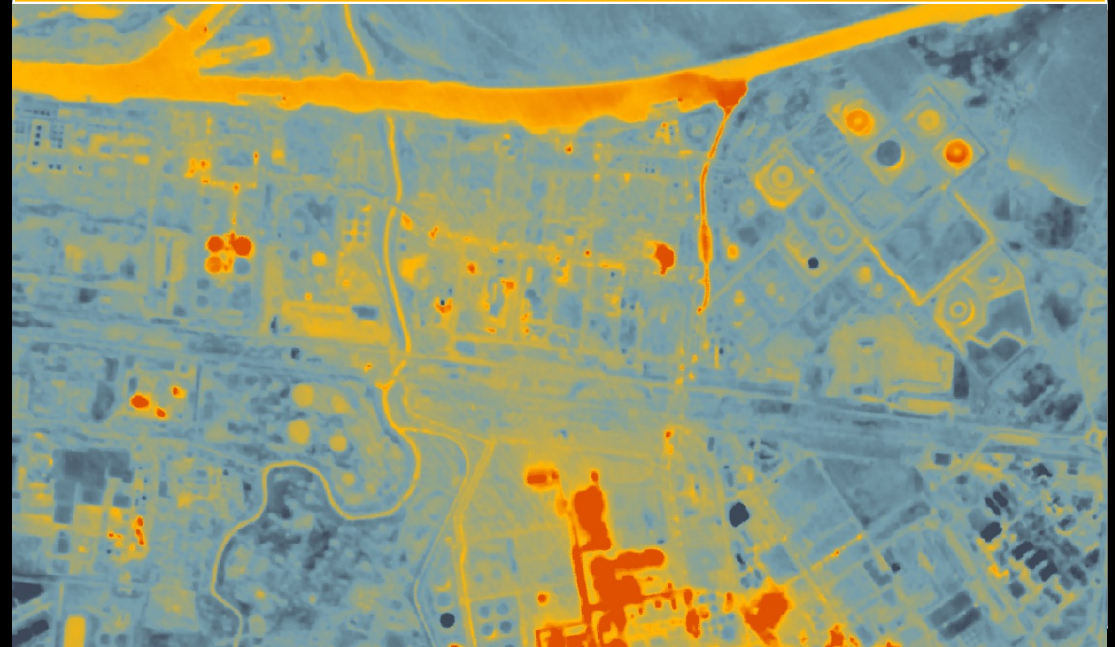

**NEW SATELLITE VU
3.5M RESOLUTION**