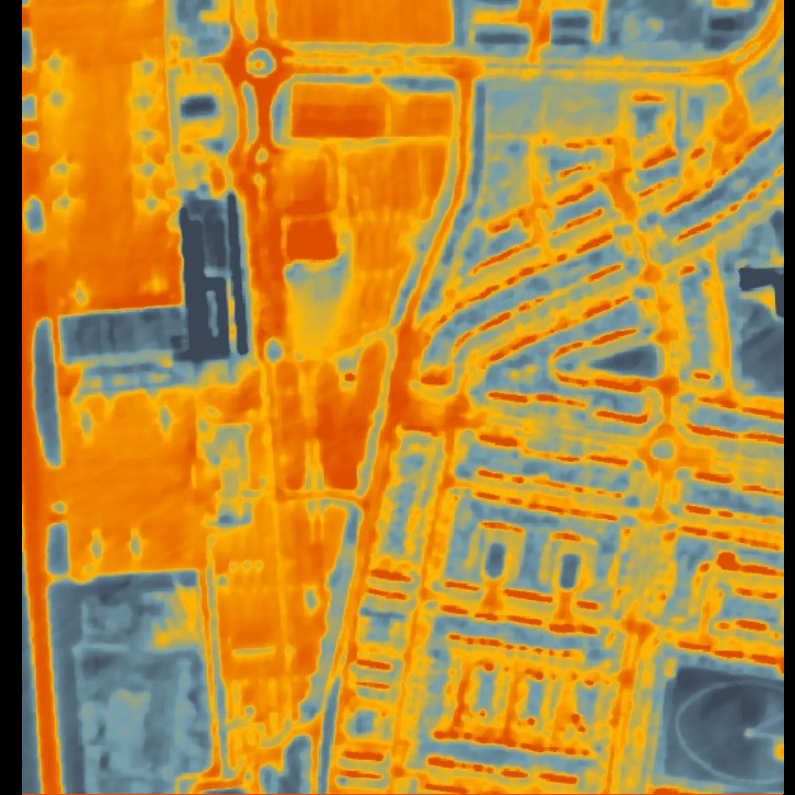

**Thermal Infrared (TIR)**

Satellite Vu opens the box to “see” what’s happening inside

**SATELLITE VU TECHNOLOGY:**

**HIGH-RESOLUTION THERMAL DATA FROM SPACE**

**AVAILABLE LANDSAT  
100M RESOLUTION**

**NEW SATELLITE VU  
3.5M RESOLUTION**