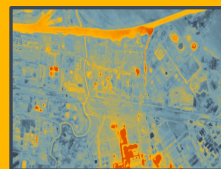

IMAGING MODES:

4.4km

3.5km

SINGLE IMAGE