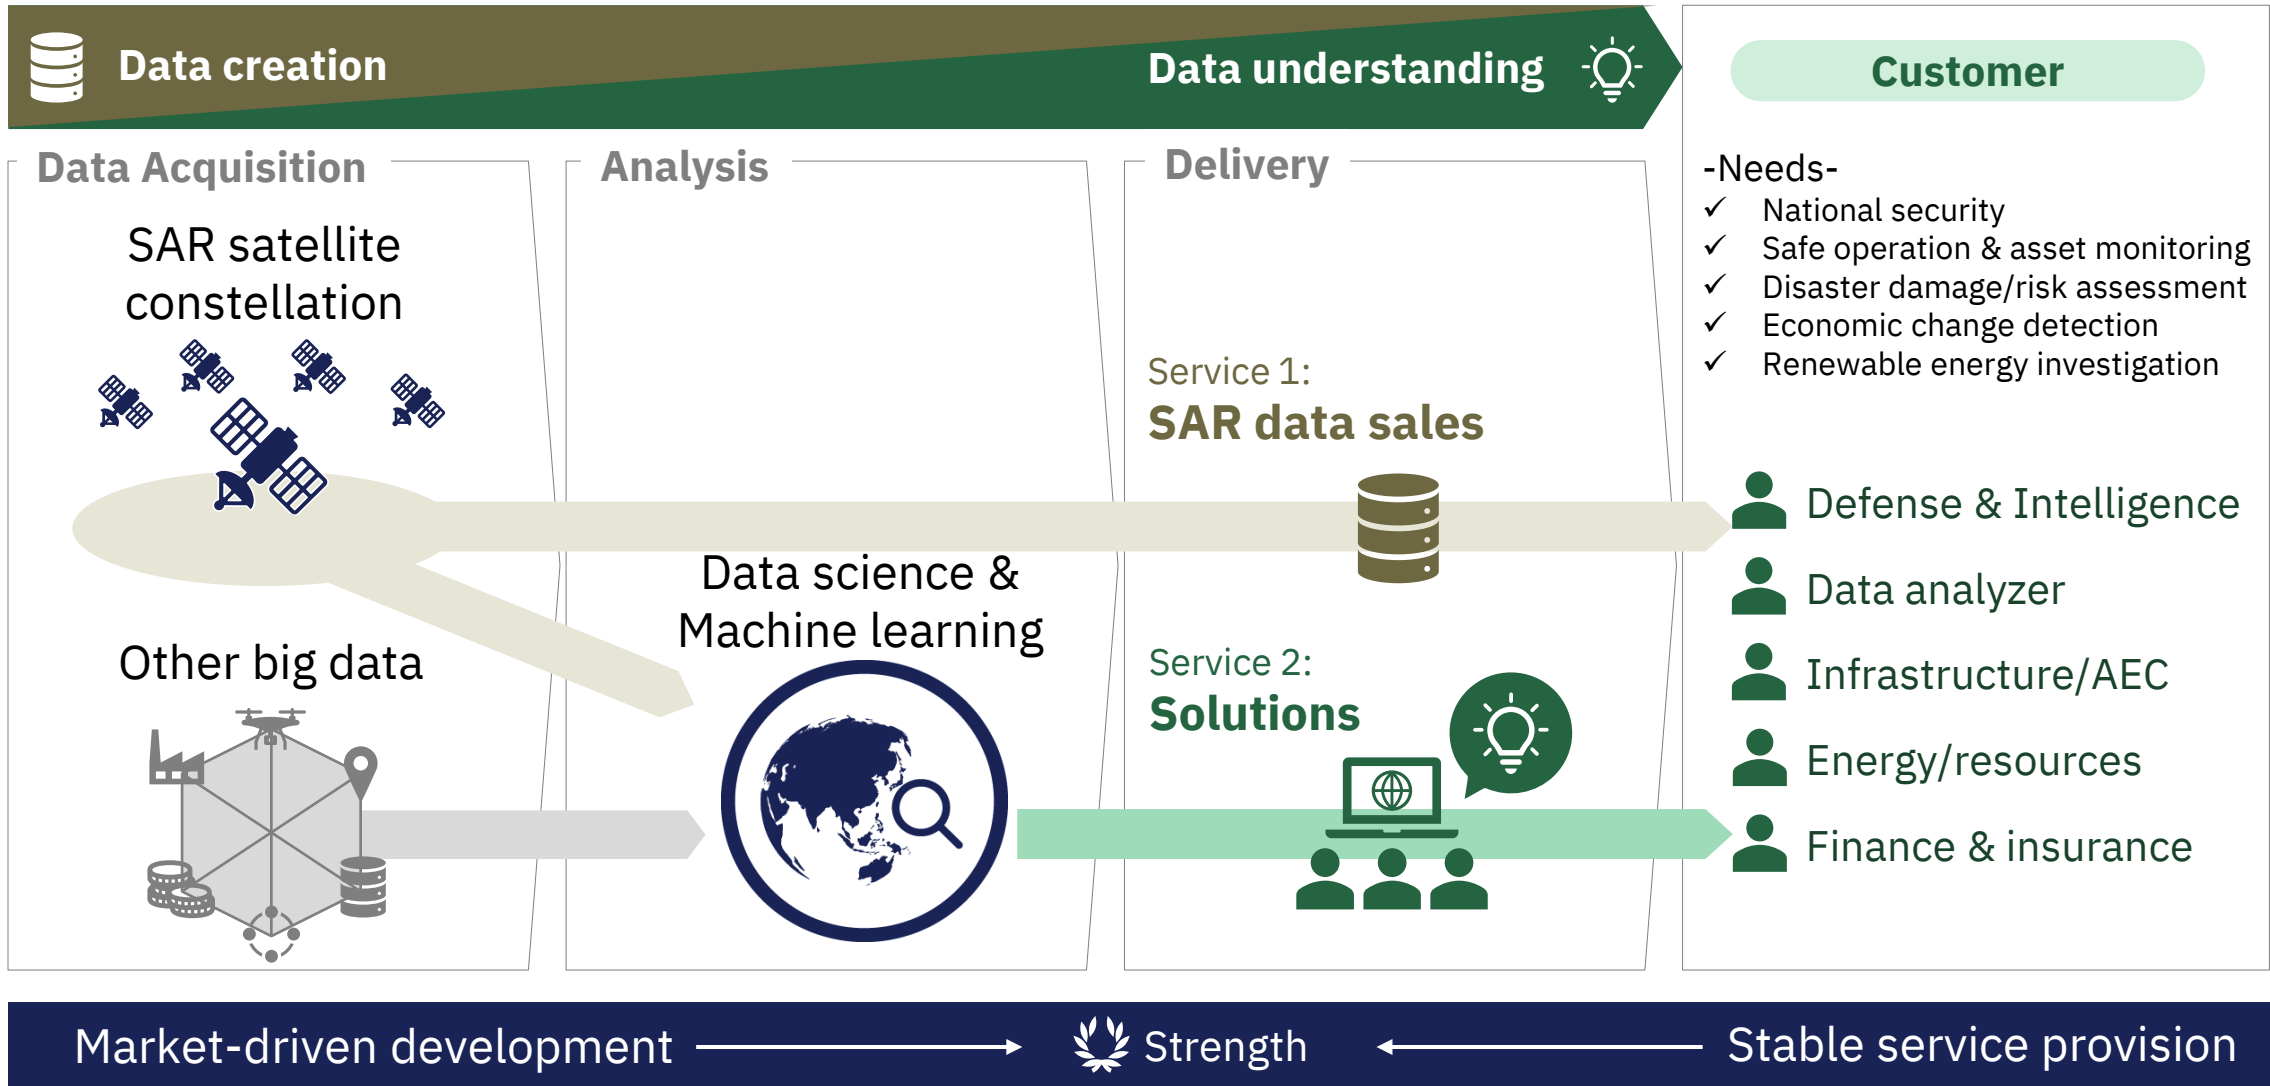

# Synthetic Wisdom for Perspective on Sustainable Development

May. 2023

**Motoyuki ARAI**

PhD

Founder and CEO

Synspective provides two services: 1) sales of SAR data by utilizing its own SAR satellite constellation and 2) delivery of cutting-edge solutions using SAR data & analytics

Our SAR satellite StriX will enable the world to acquire reliable, significant, and broad data.

**StriX**

Innovative compact and low-cost SAR satellite, developed by Synspective with JAXA, the Univ of Tokyo, Tokyo Institution of Tech, and others, based on the technical outcome from the IMPACT program.

Our service for the oil & gas, mining, forestry, civil engineering sectors enables operation and asset management to be sustainable, resilient, and safe.

Synspective aims to build the Learning World ecosystem with our analytics platform and SAR data provided near real-time to understand changes and disaster damage anywhere in the world.