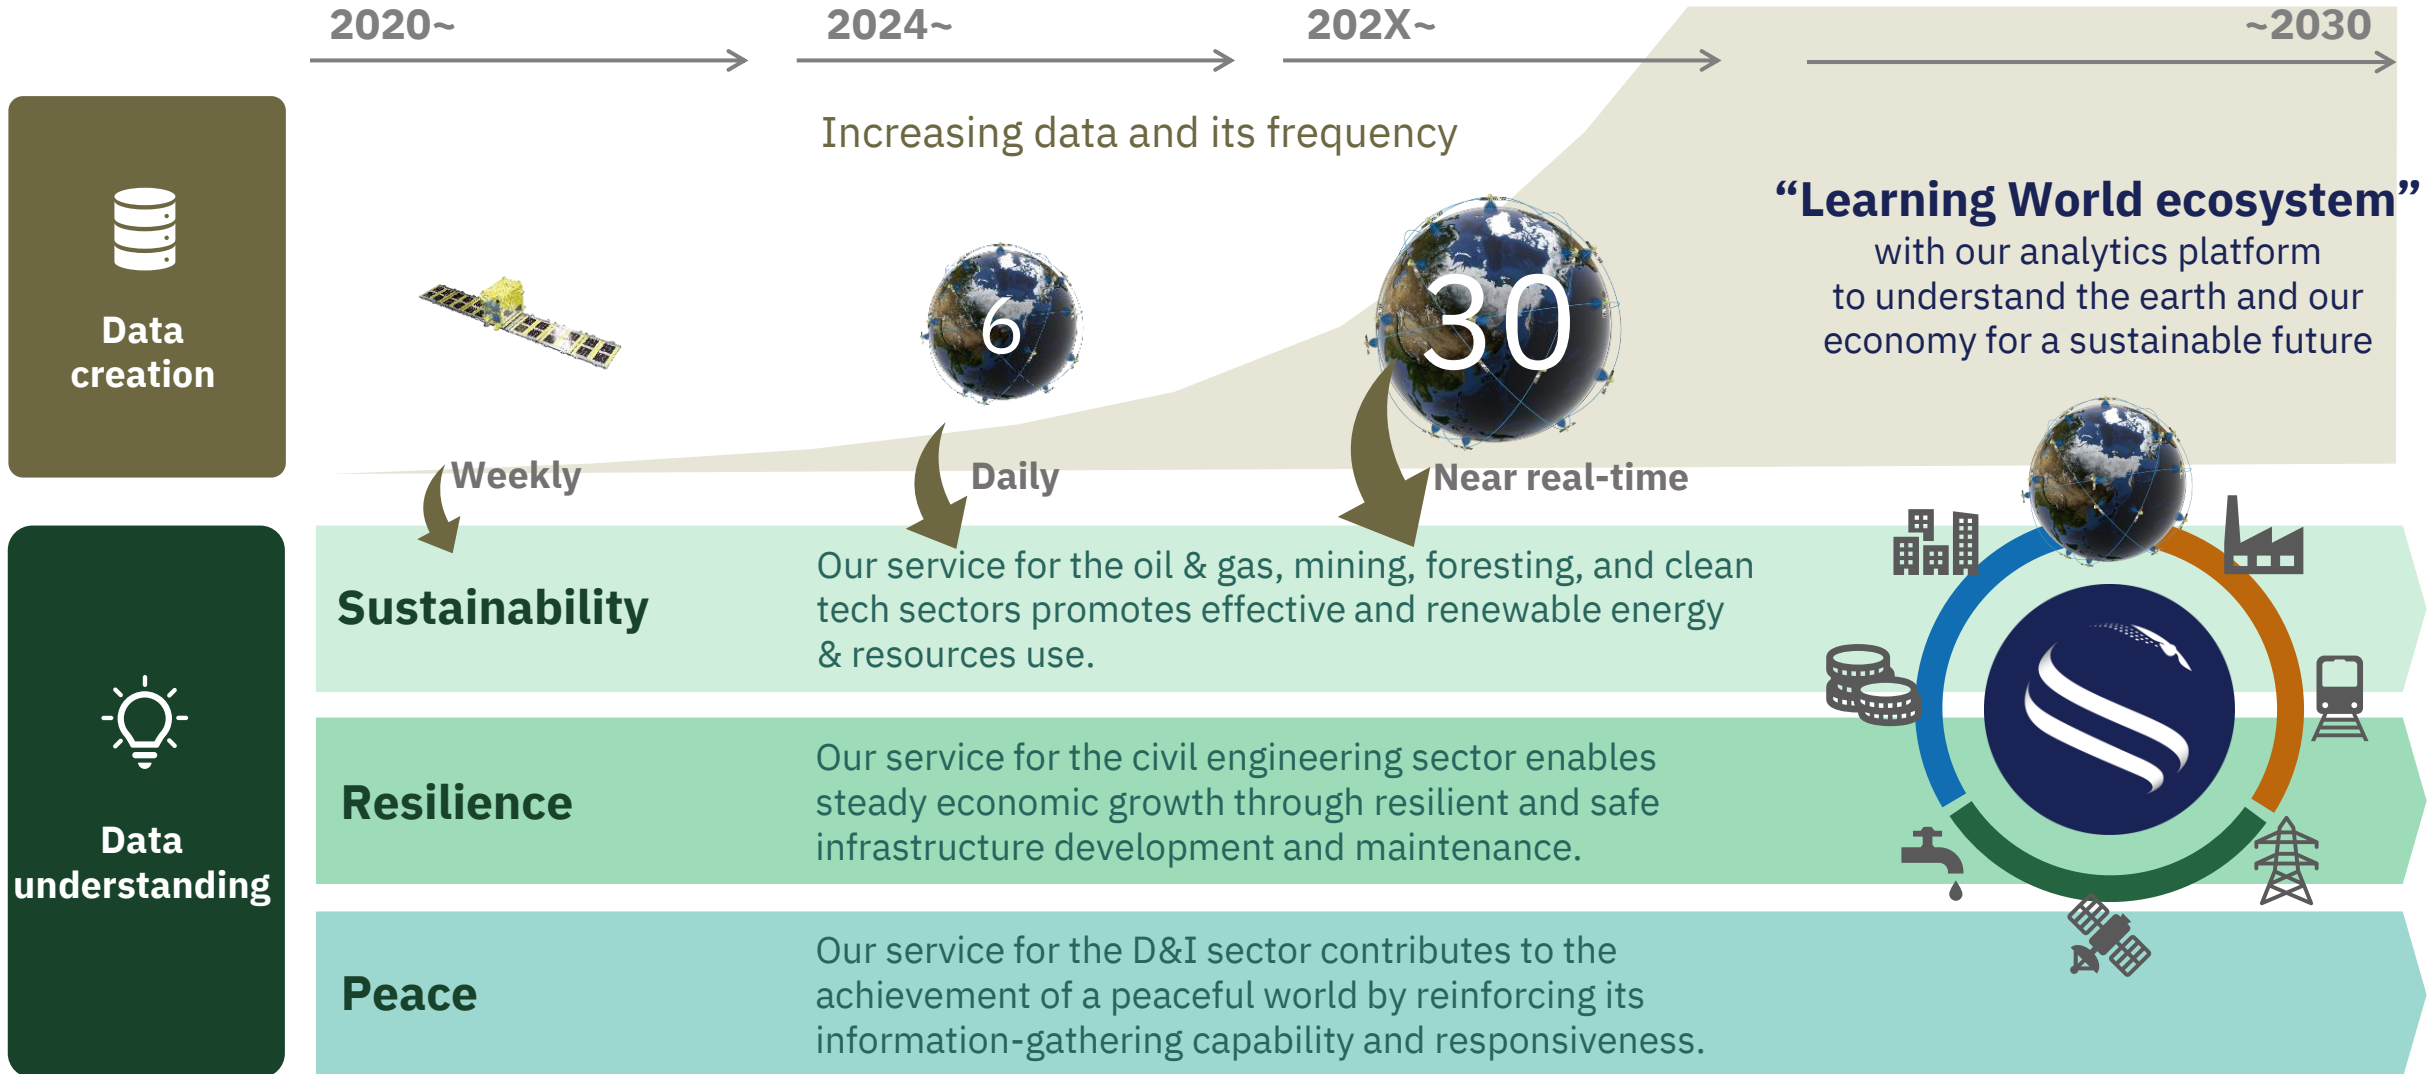

# Synthetic Wisdom for Perspective on Sustainable Development

May. 2023

**Motoyuki ARAI**

PhD

Founder and CEO

Synspective provides two services: 1) sales of SAR data by utilizing its own SAR satellite constellation and 2) delivery of cutting-edge solutions using SAR data & analytics

Our SAR satellite StriX will enable the world to acquire reliable, significant, and broad data.

**StriX**

Innovative compact and low-cost SAR satellite, developed by Synspective with JAXA, the Univ of Tokyo, Tokyo Institution of Tech, and others, based on the technical outcome from the IMPACT program.

Our service for the oil & gas, mining, forestry, civil engineering sectors enables operation and asset management to be sustainable, resilient, and safe.

Synspective aims to build the Learning World ecosystem with our analytics platform and SAR data provided near real-time to understand changes and disaster damage anywhere in the world.