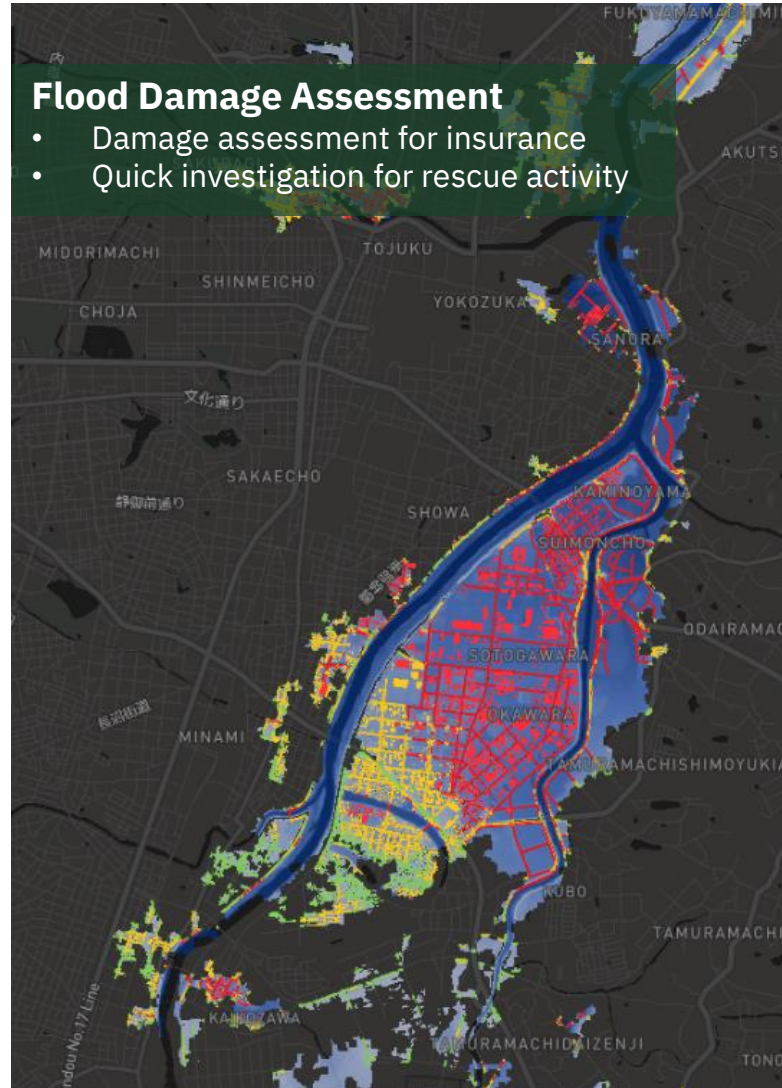

Our service for the oil & gas, mining, forestry, civil engineering sectors enables operation and asset management to be sustainable, resilient, and safe.