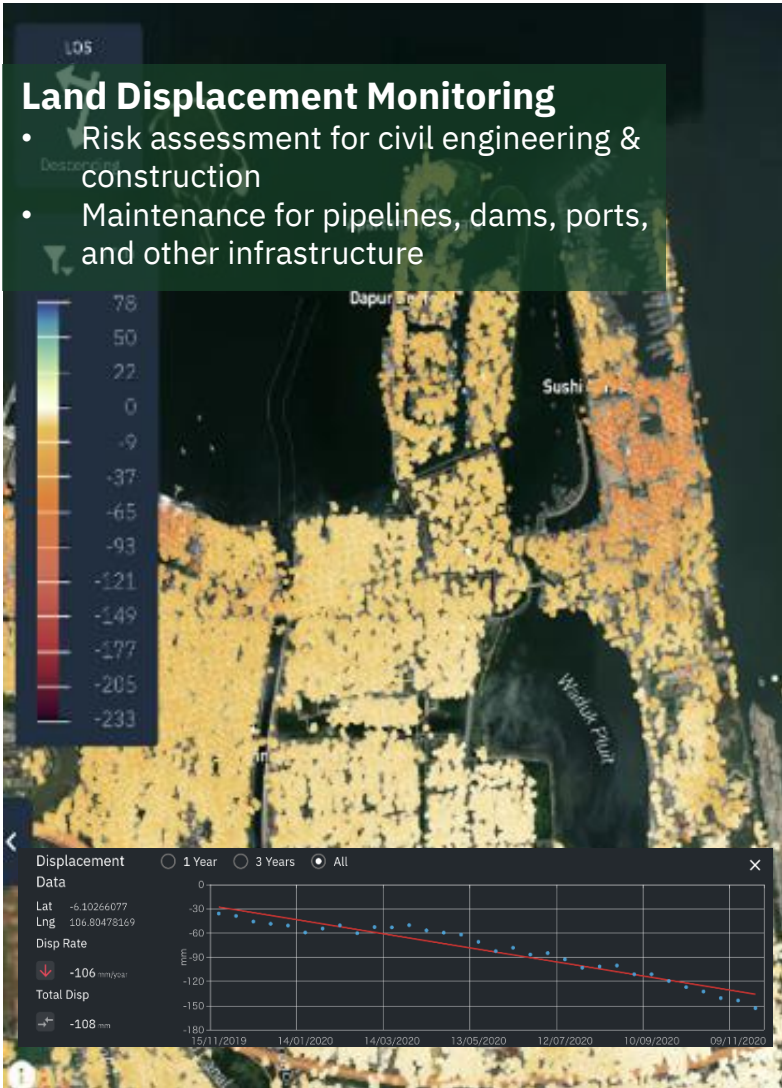

Our SAR satellite StriX will enable the world to acquire reliable, significant, and broad data.

**StriX**

Innovative compact and low-cost SAR satellite, developed by Synspective with JAXA, the Univ of Tokyo, Tokyo Institution of Tech, and others, based on the technical outcome from the IMPACT program.

Our service for the oil & gas, mining, forestry, civil engineering sectors enables operation and asset management to be sustainable, resilient, and safe.

Synspective aims to build the Learning World ecosystem with our analytics platform and SAR data provided near real-time to understand changes and disaster damage anywhere in the world.