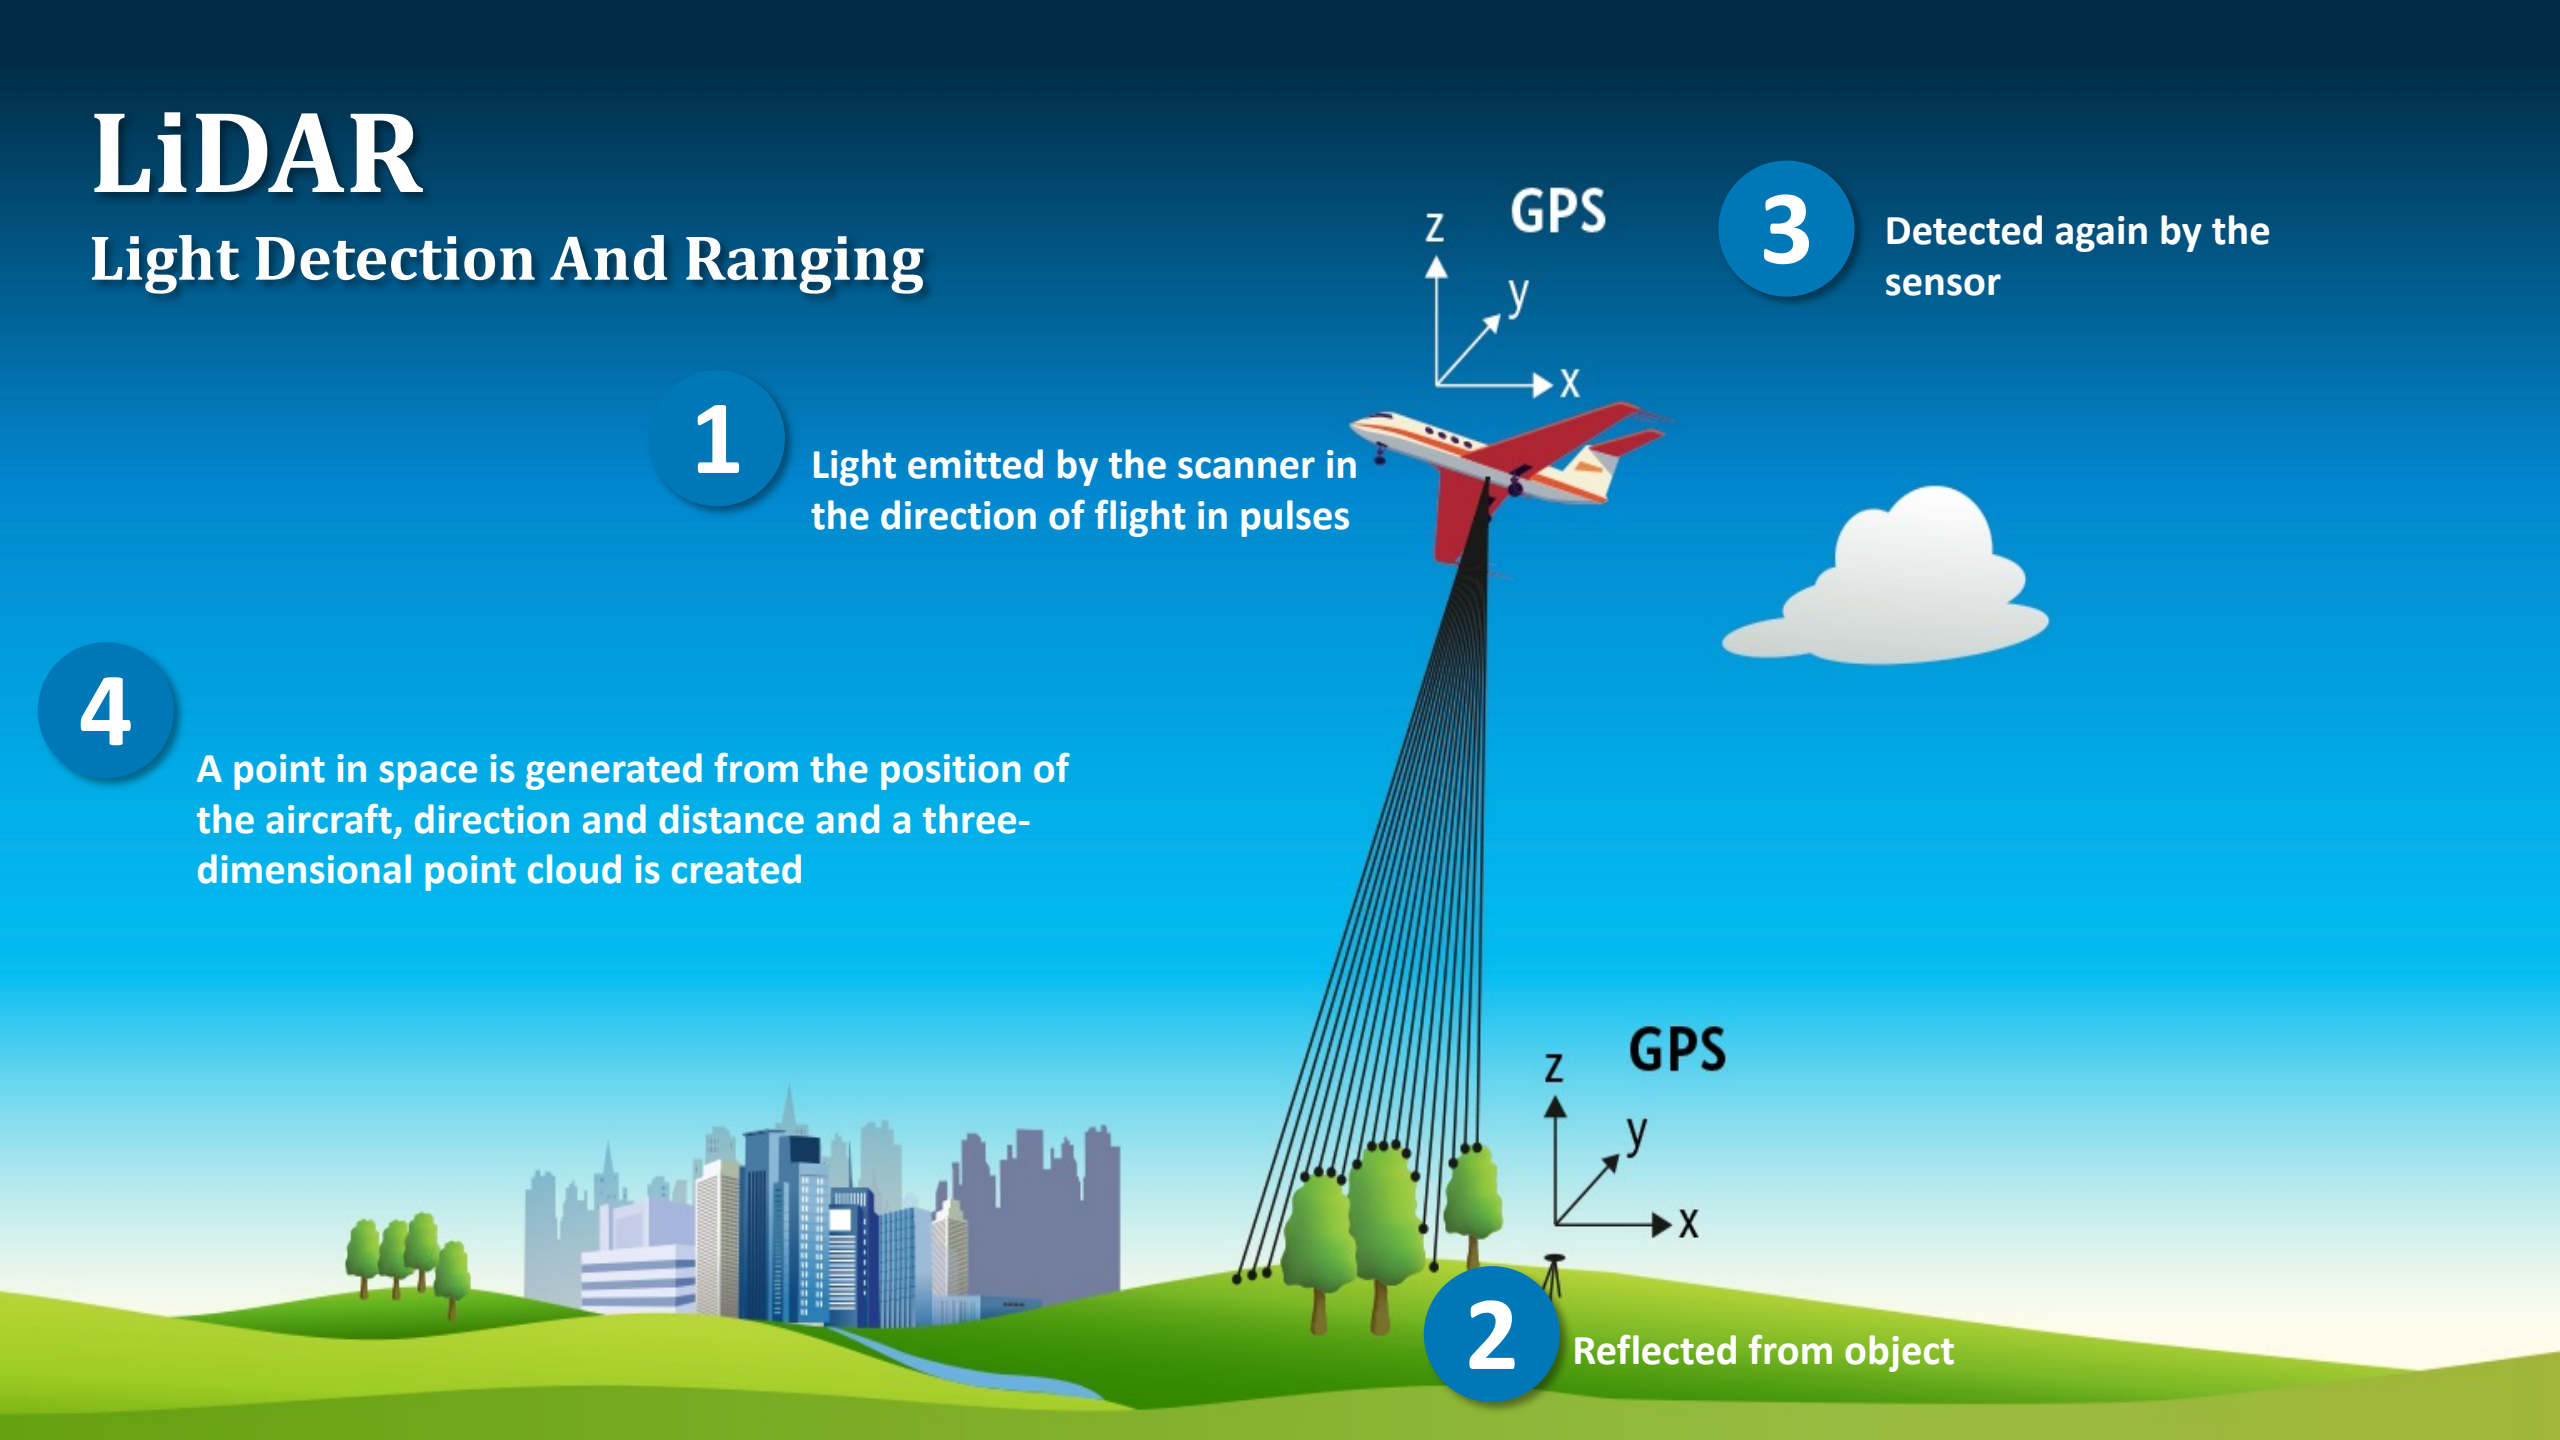

What do we have?

3D Model

How the data is captured?

LiDAR

Light Detection And Ranging

1

Light emitted by the scanner in the direction of flight in pulses

4

A point in space is generated from the position of the aircraft, direction and distance and a three-dimensional point cloud is created

3

Detected again by the sensor

2

Reflected from object

How data is captured