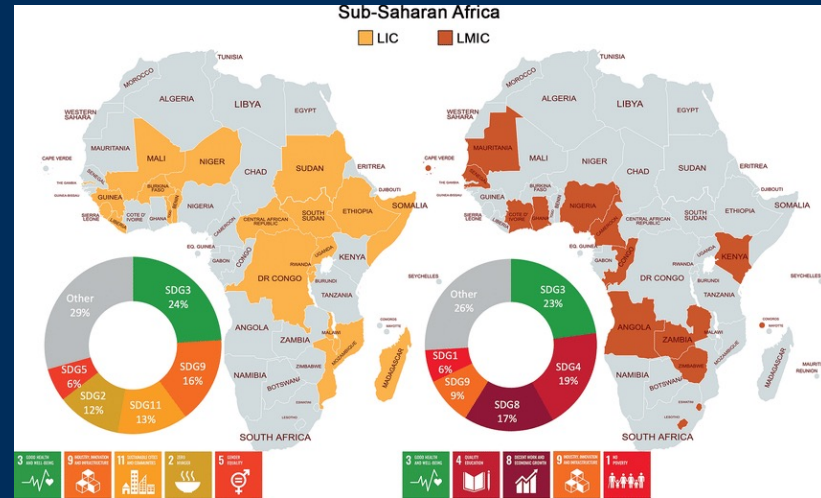

SDGs strategies for the Emerging Markets

9 INDUSTRY, INNOVATION AND INFRASTRUCTURE

10 REDUCED INEQUALITIES

5 GENDER EQUALITY

3 GOOD HEALTH AND WELL-BEING