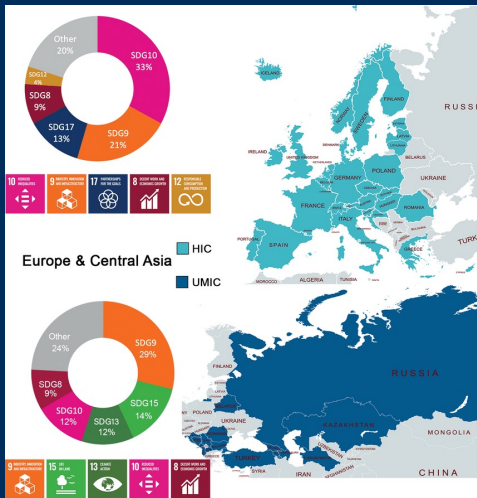

SDGs strategies for the Emerging Markets

9 INDUSTRY, INNOVATION AND INFRASTRUCTURE

10 REDUCED INEQUALITIES

5 GENDER EQUALITY

3 GOOD HEALTH AND WELL-BEING