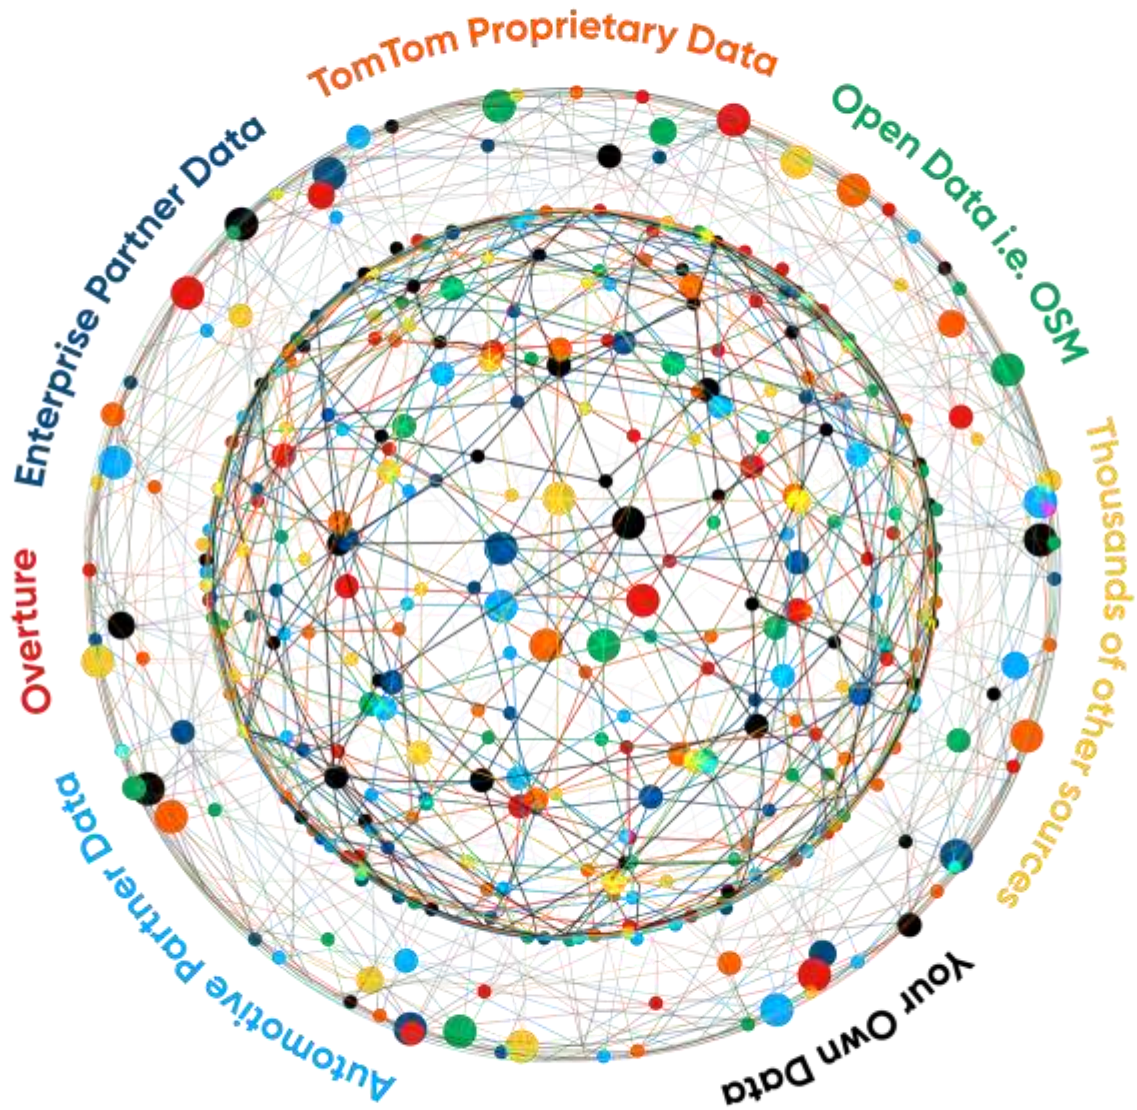

## FUSION ENGINE

Technology & Experience

Prediction layer

Real-time layer

## DATA FEEDS

Actionable & Reliable

Traffic Flow Detailed

Traffic Hazards

Traffic Incidents

Building upon Overture map data

Adding open data such as OSM

TomTom proprietary data

Automotive partner data

Enterprise partner data

Thousands of other sources

and your own data

TomTom Maps Platform combines the best open and proprietary data sources giving you the flexibility to build upon it by bringing your own data.

TomTom Maps Platform combines the best open and proprietary data sources giving you the flexibility to build upon it by bringing your own data.

TomTom Maps Platform combines the best open and proprietary data sources giving you the flexibility to build upon it by bringing your own data.