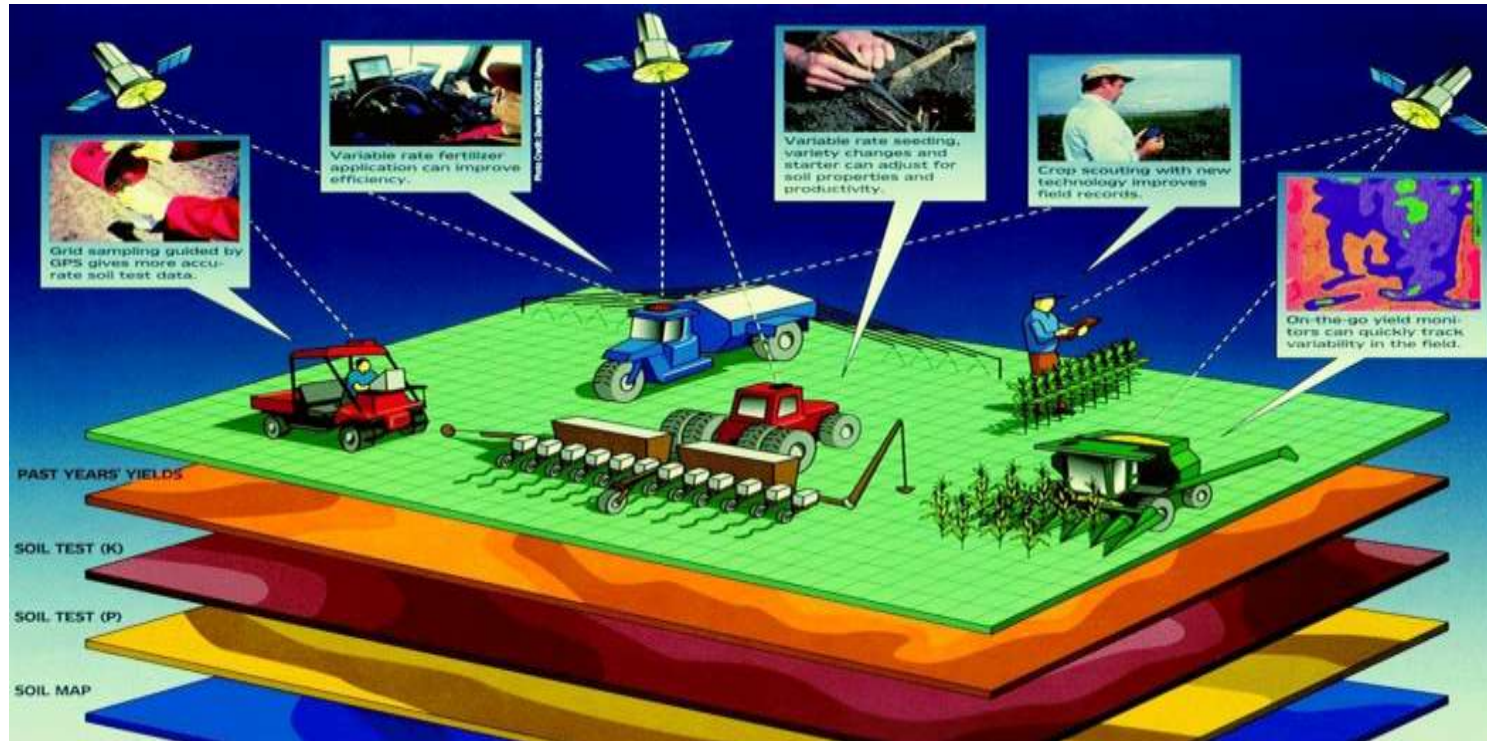

Unleash data power: integrate